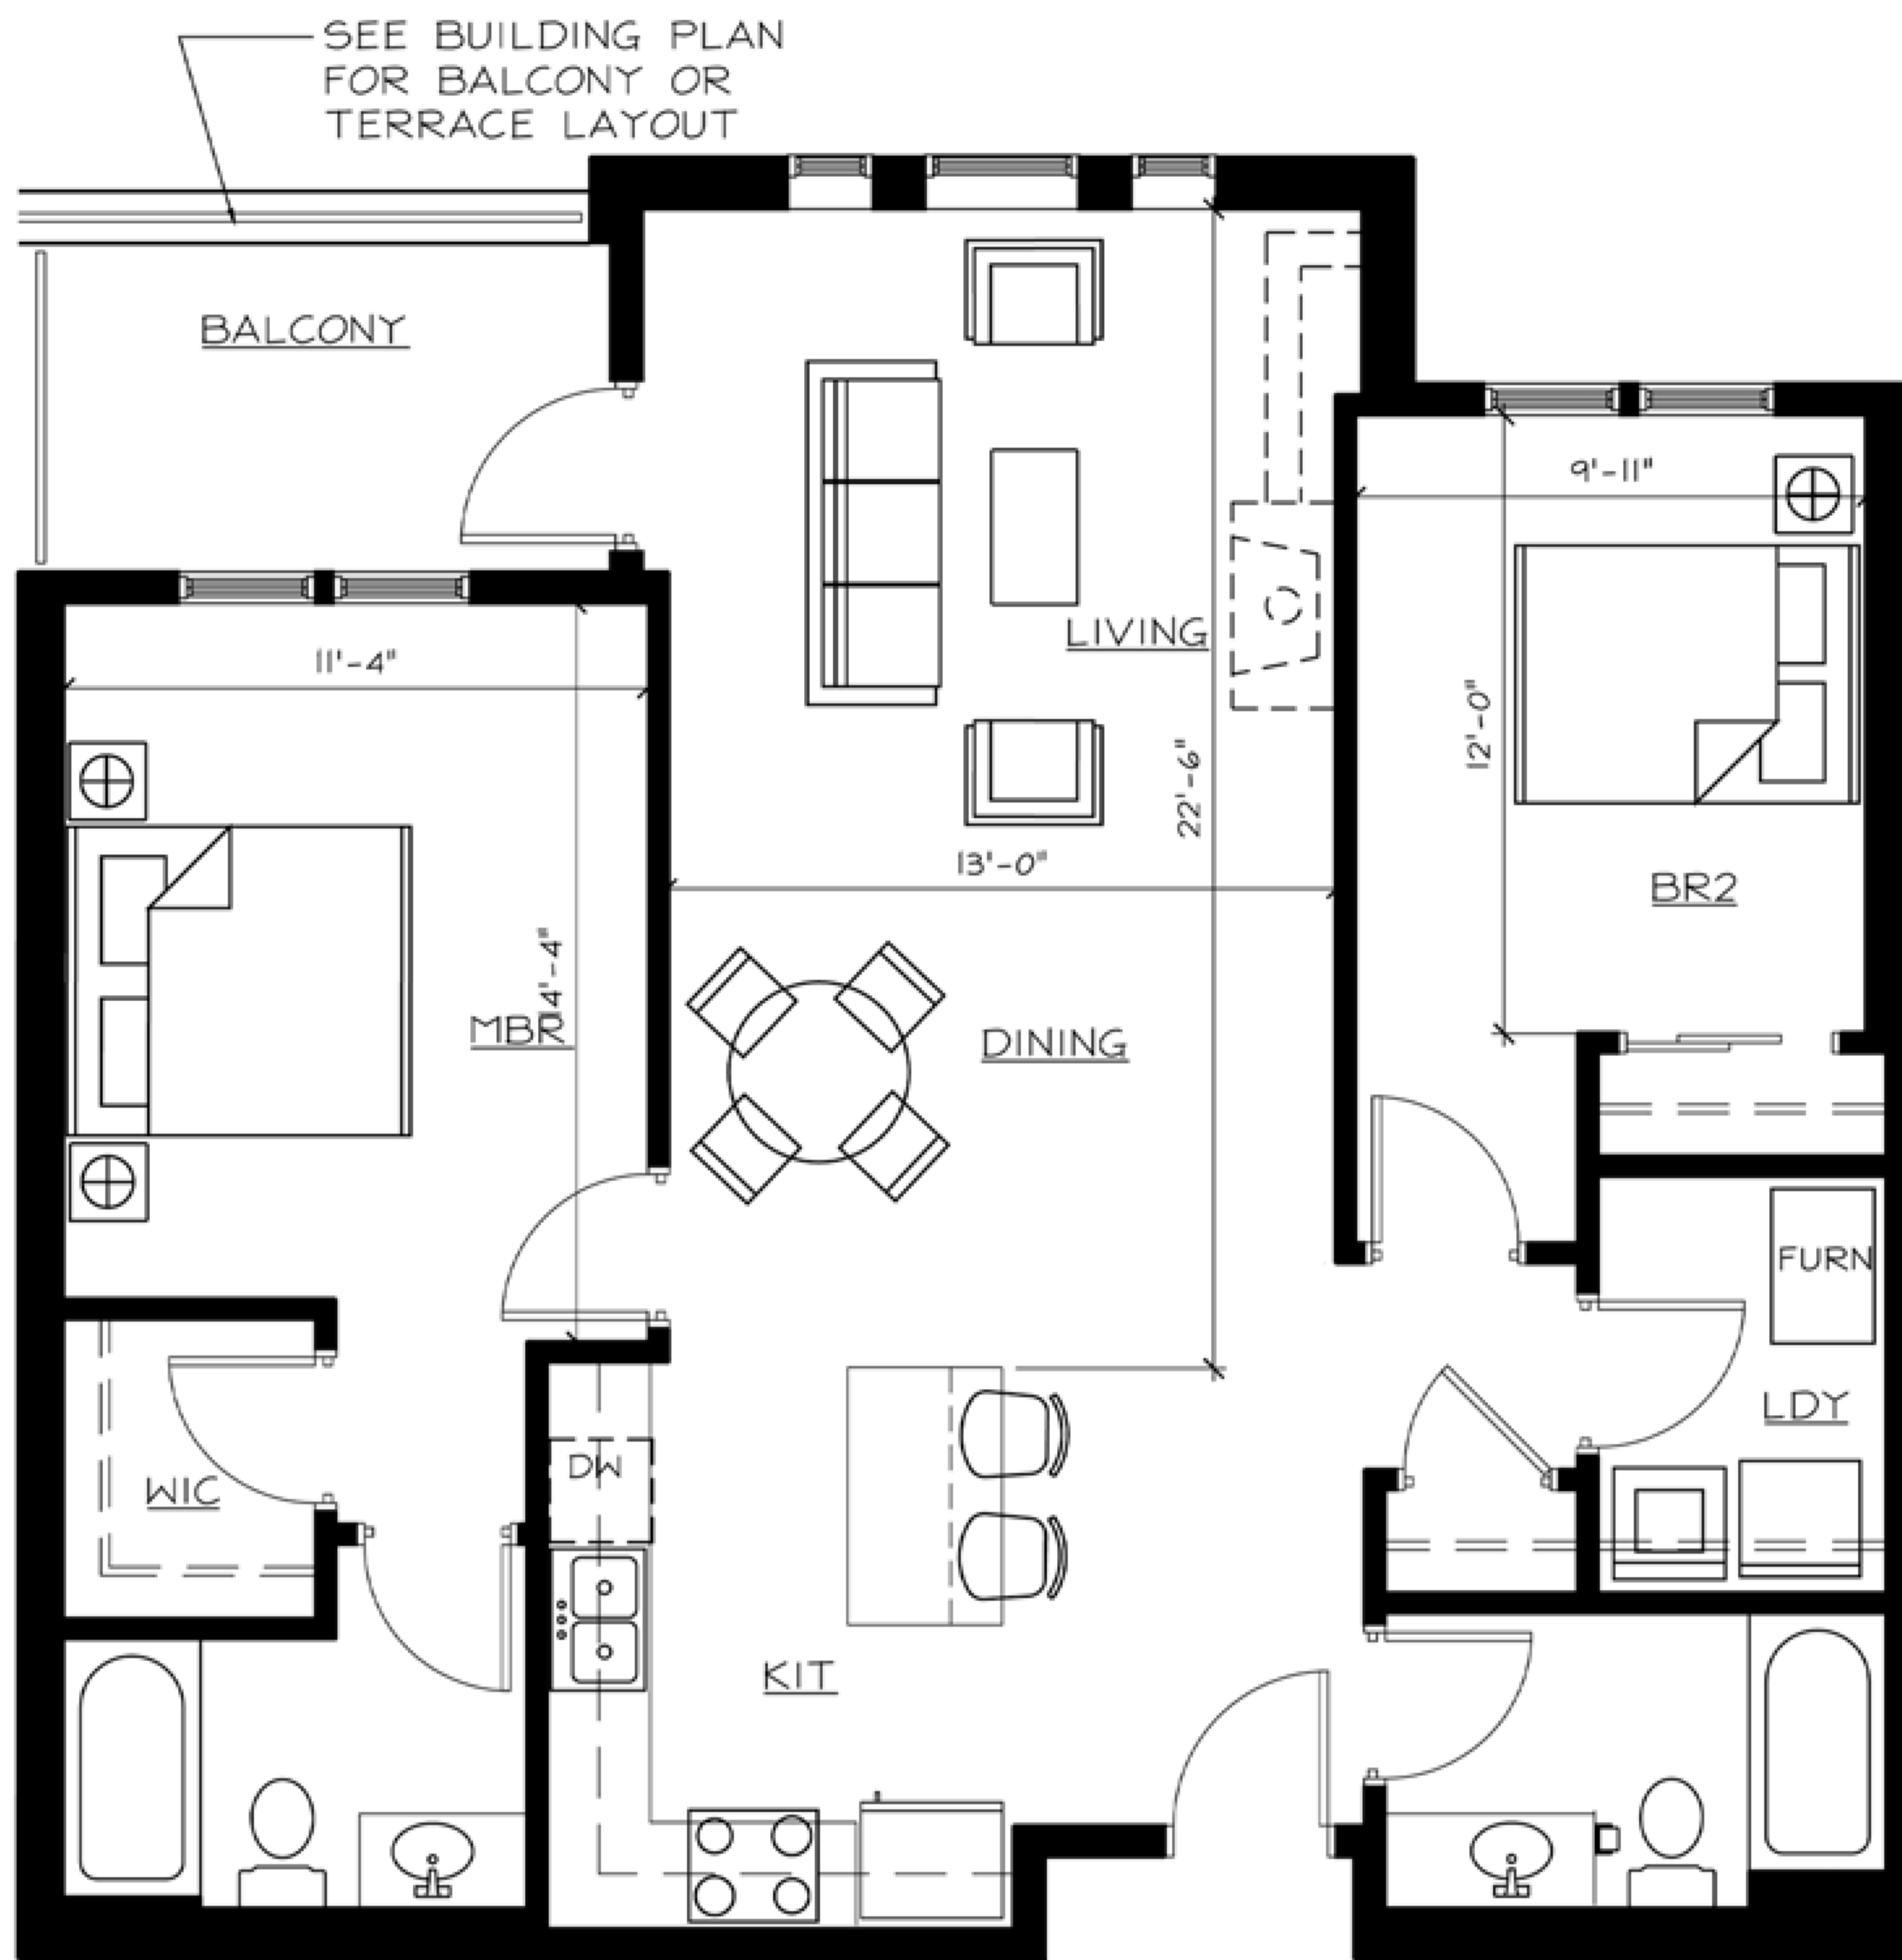

MERRIAM

NORTH

SCALE: FEET

# MERRIAM

1087 SQ FT

DAVIS

NORTH

SCALE: FEET

# DAVIS

1027 SQ FT

MARSHALL

SCALE: FEET

# MARSHALL

1702 SQ FT

SEE BUILDING PLAN FOR PATIO OR BALCONY LAYOUT

AUSTIN

SCALE: FEET