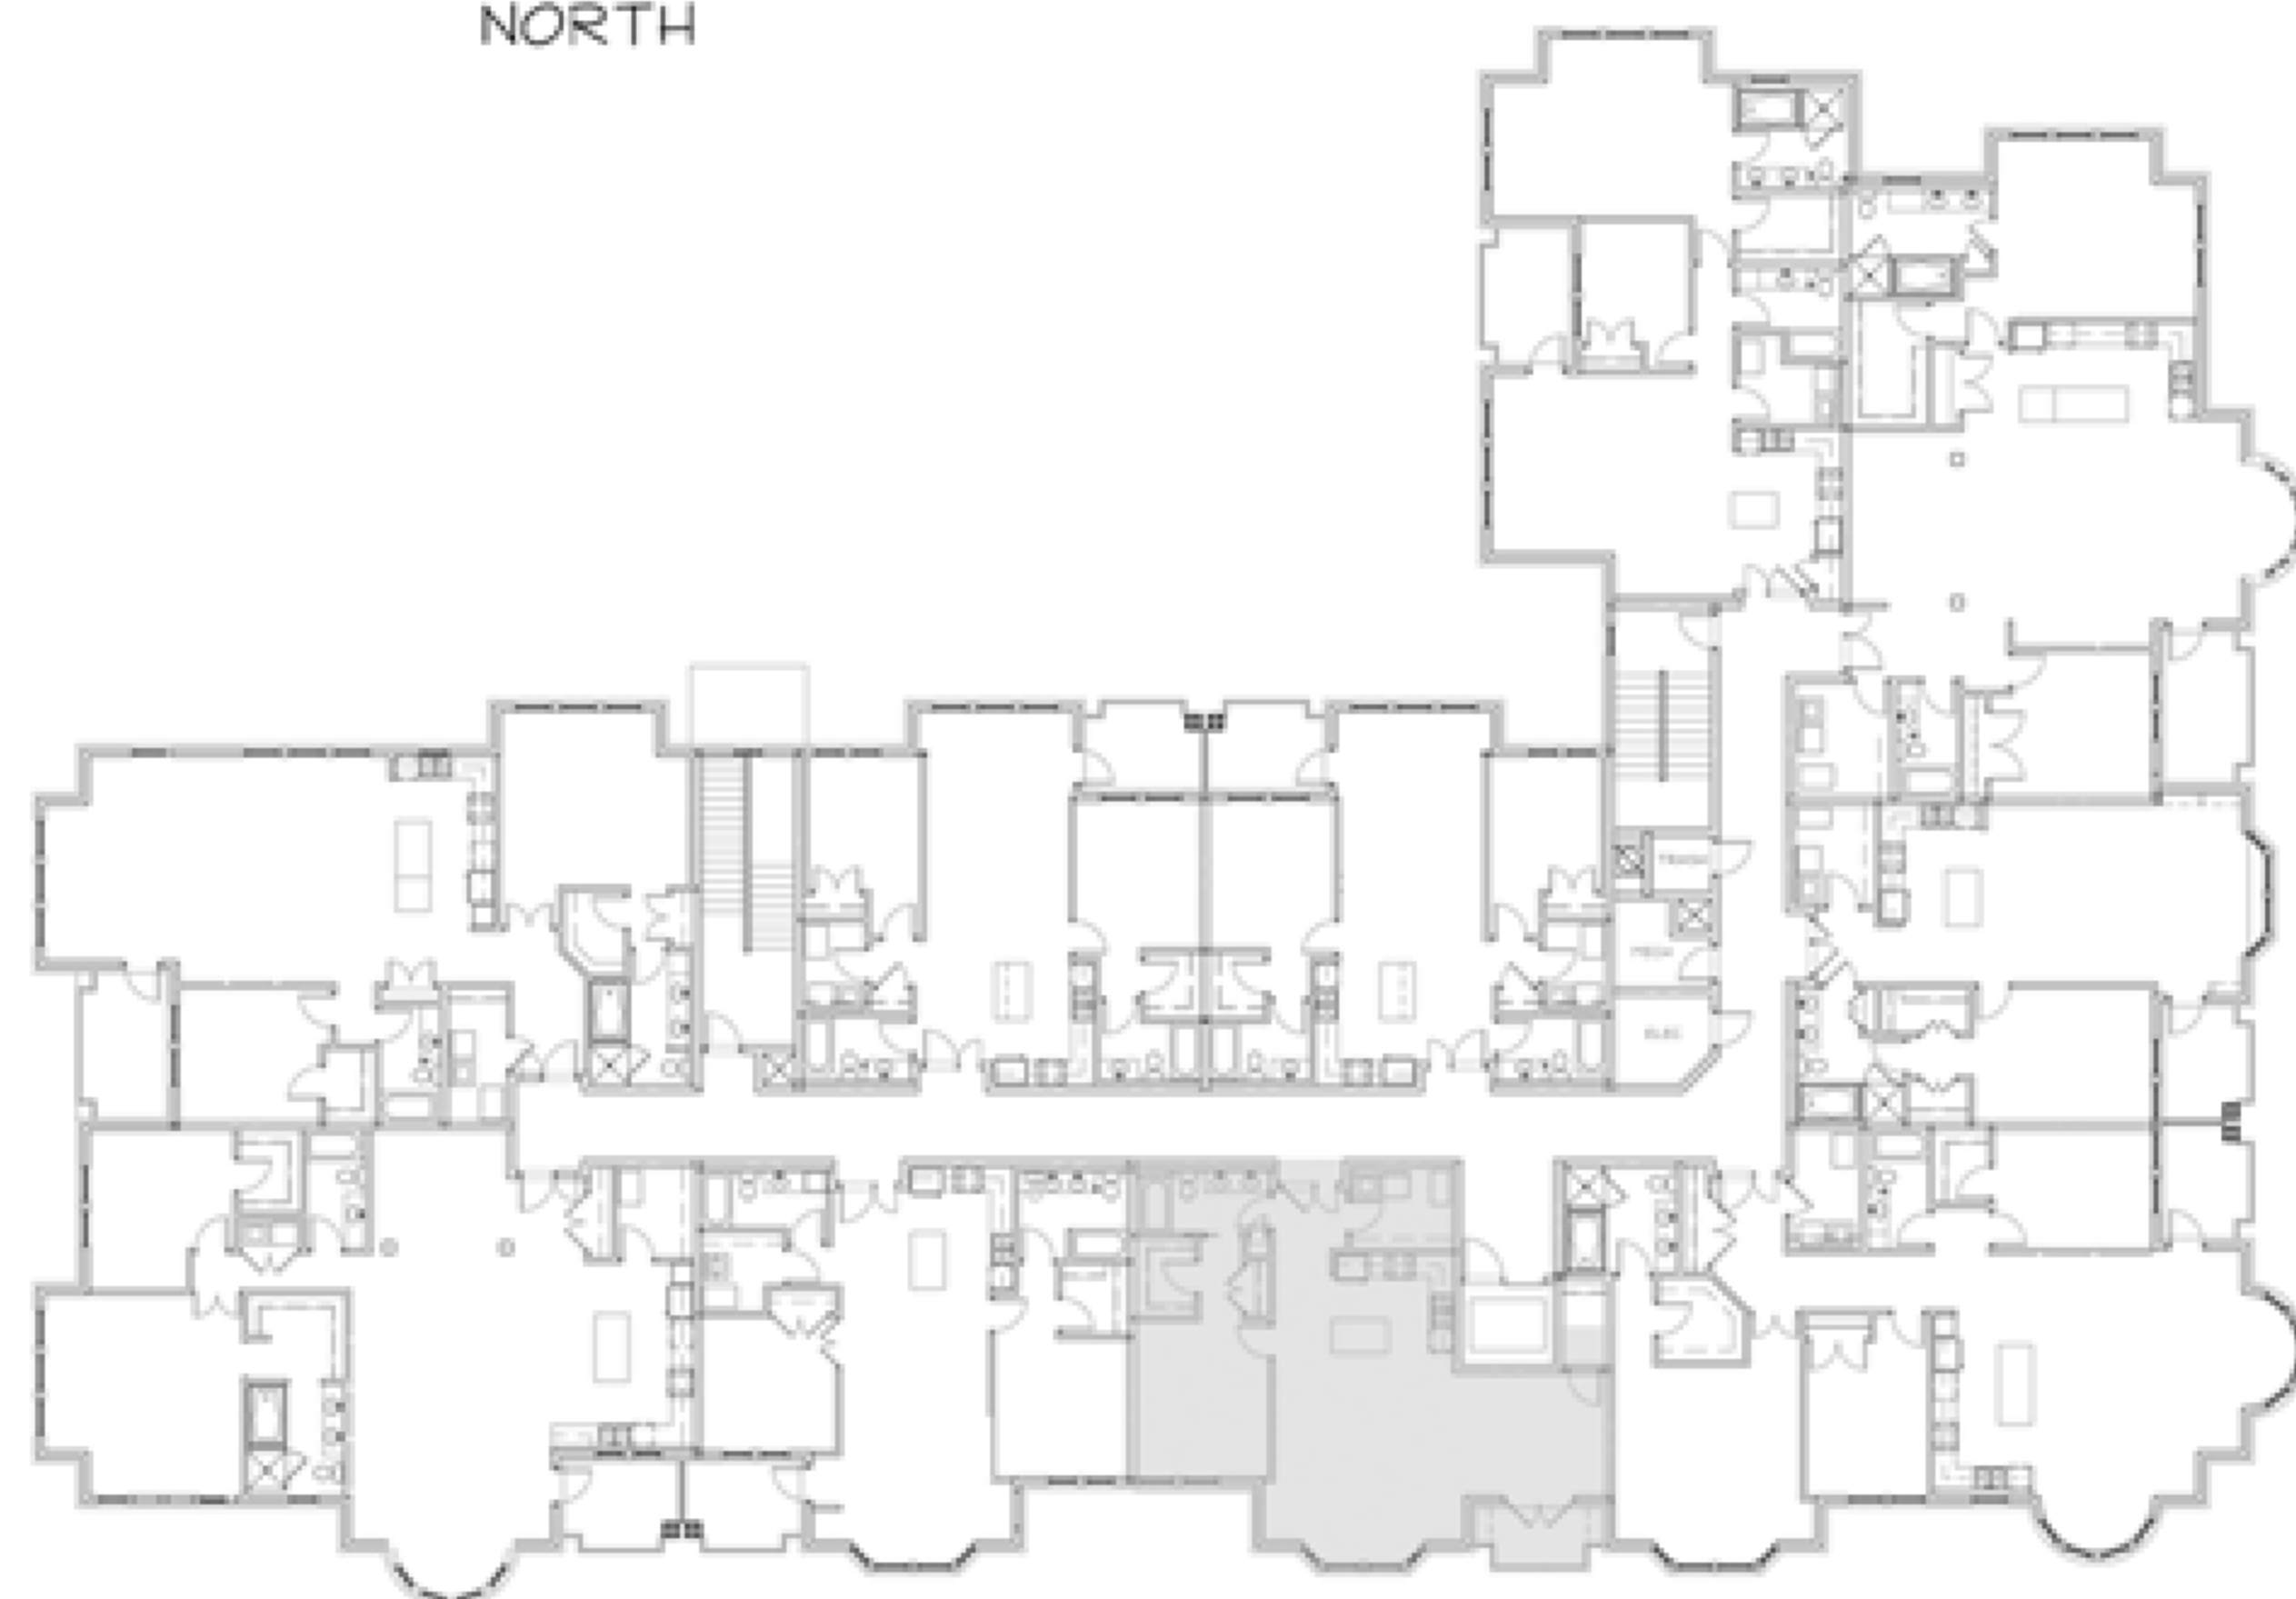

MERRIAM

NORTH

SCALE: FEET

# MERRIAM

1087 SQ FT

DAVIS

NORTH

SCALE: FEET

# DAVIS

1027 SQ FT

MARSHALL

SCALE: FEET

# HUBBARD

1813 SQ FT  
1772 SQ FT

SIBLEY

NORTH

SCALE: FEET