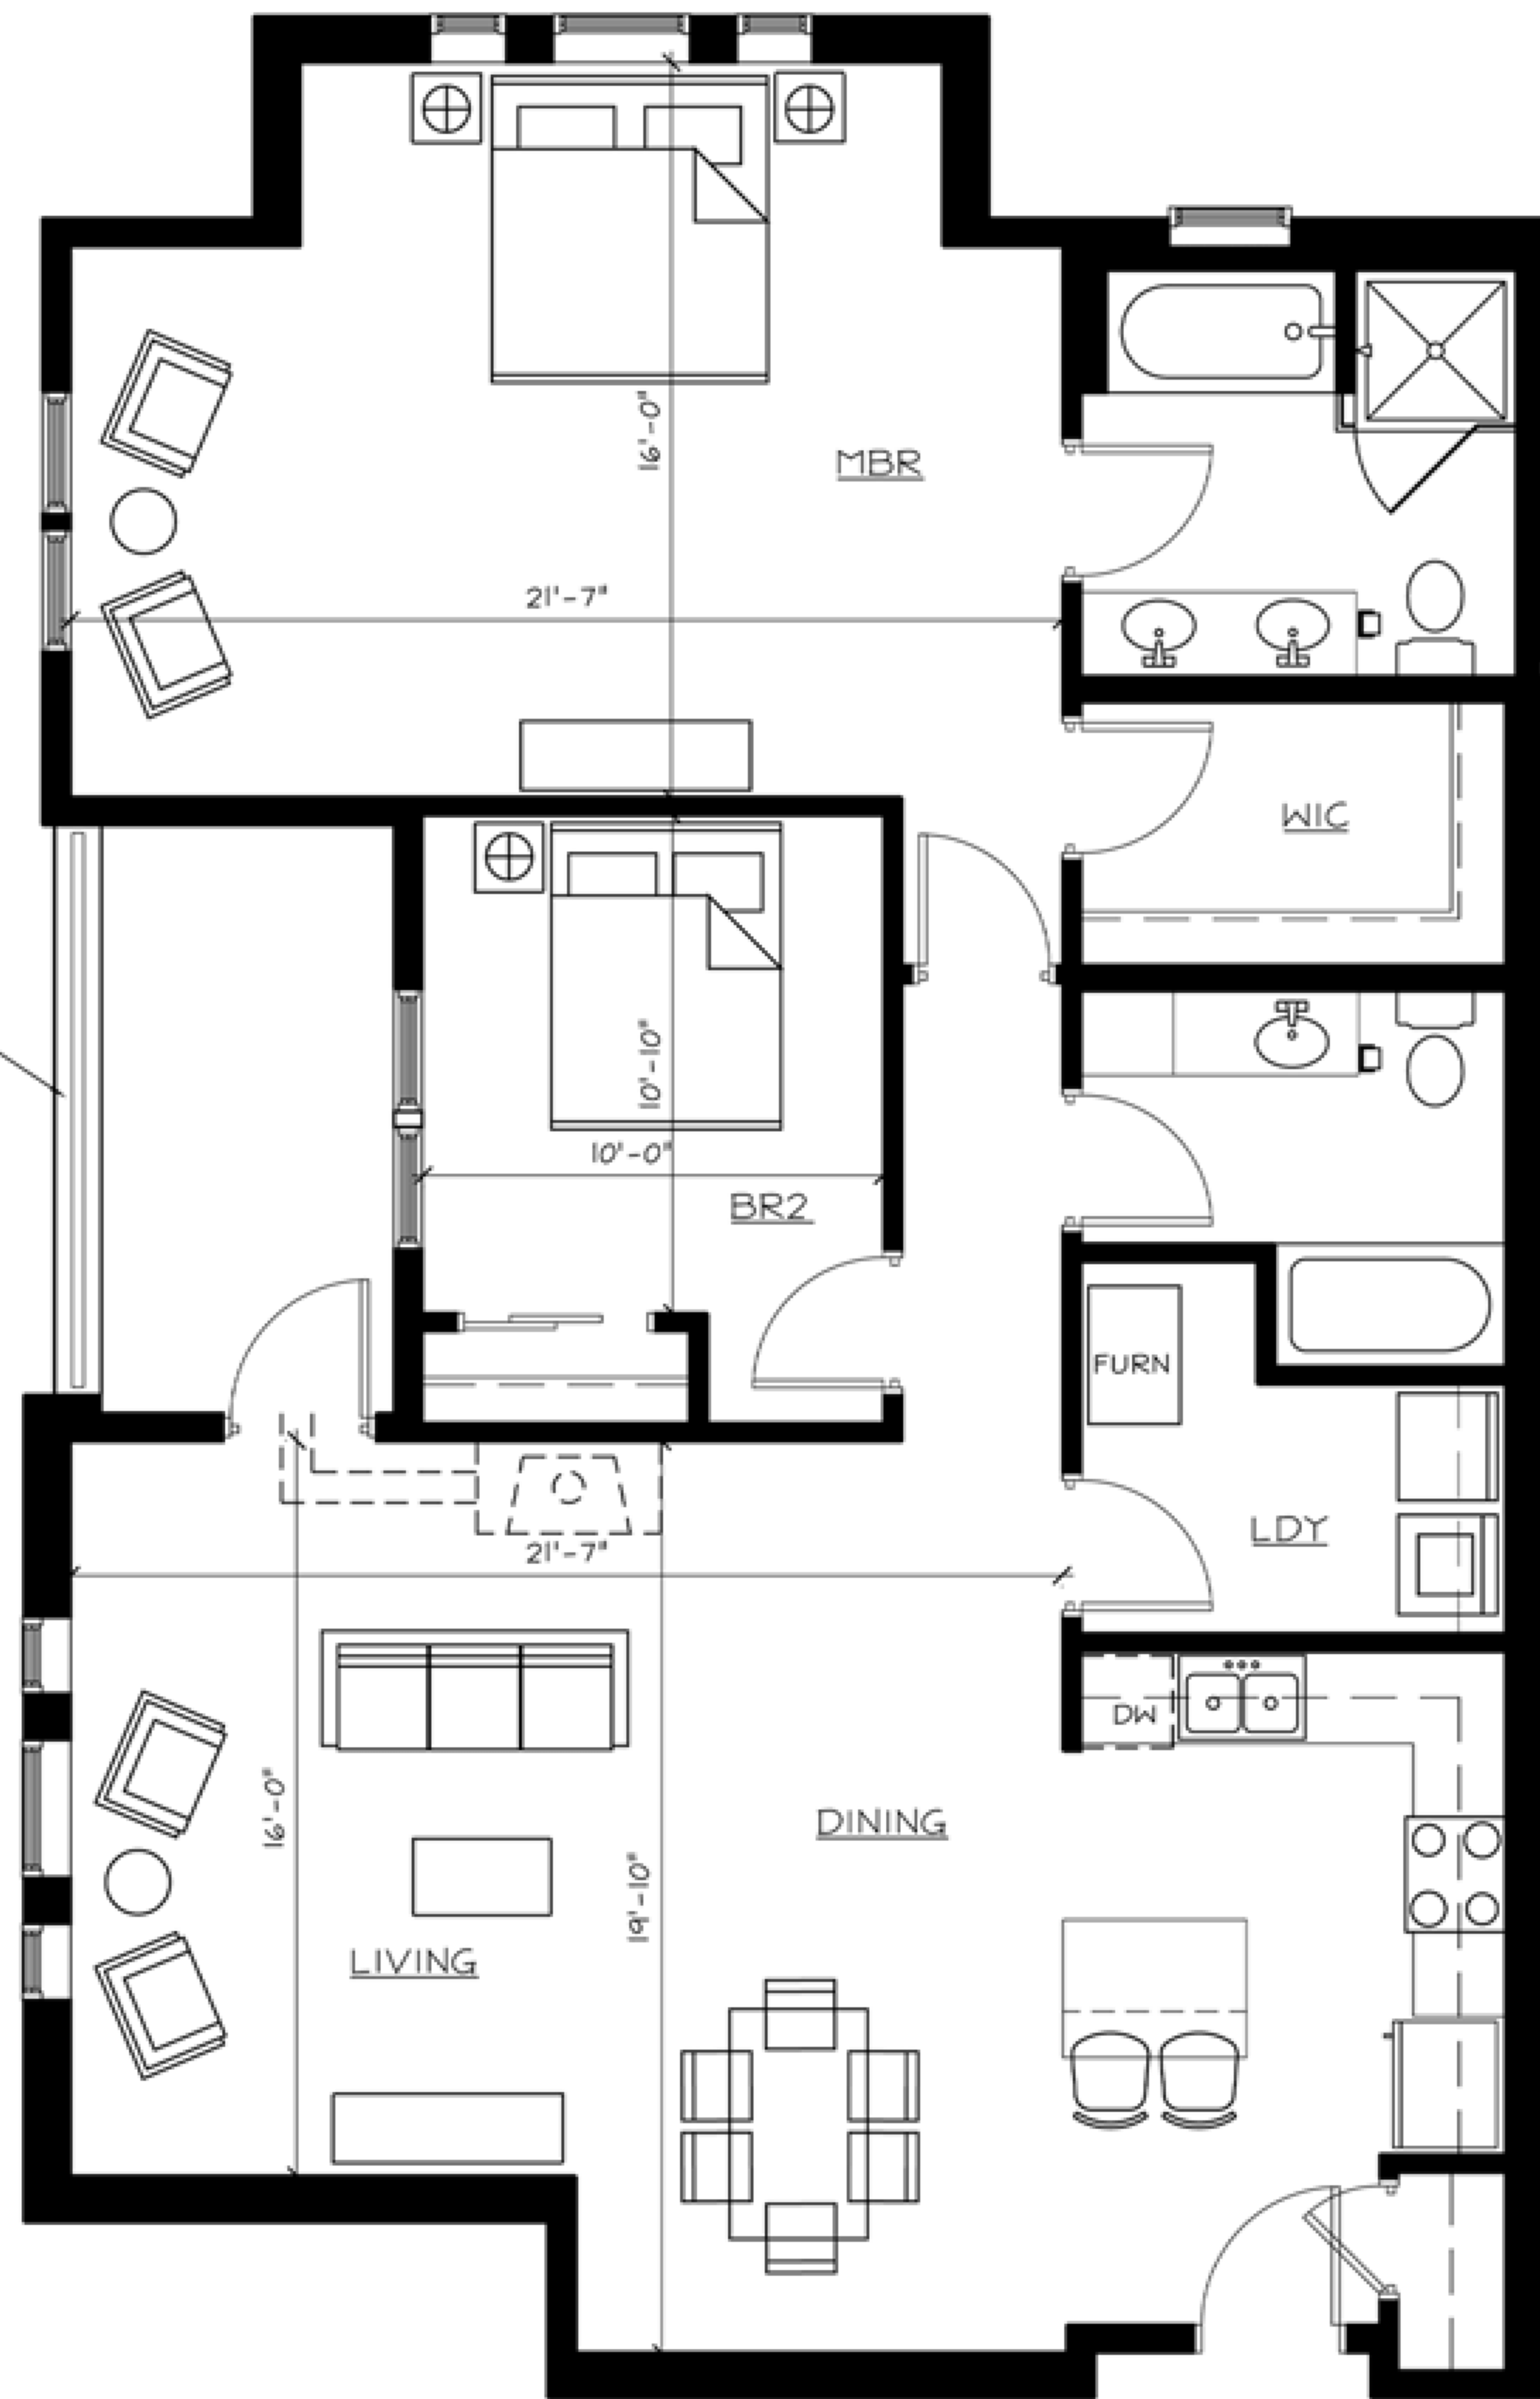

# MERRIAM

1087 SQ FT

DAVIS

NORTH

SCALE: FEET

# DAVIS

1027 SQ FT

MARSHALL

SCALE: FEET

# MARSHALL

1702 SQ FT

SEE BUILDING PLAN FOR PATIO OR BALCONY LAYOUT

AUSTIN

SCALE: FEET

# HUBBARD

1813 SQ FT  
1772 SQ FT

SIBLEY

NORTH

SCALE: FEET