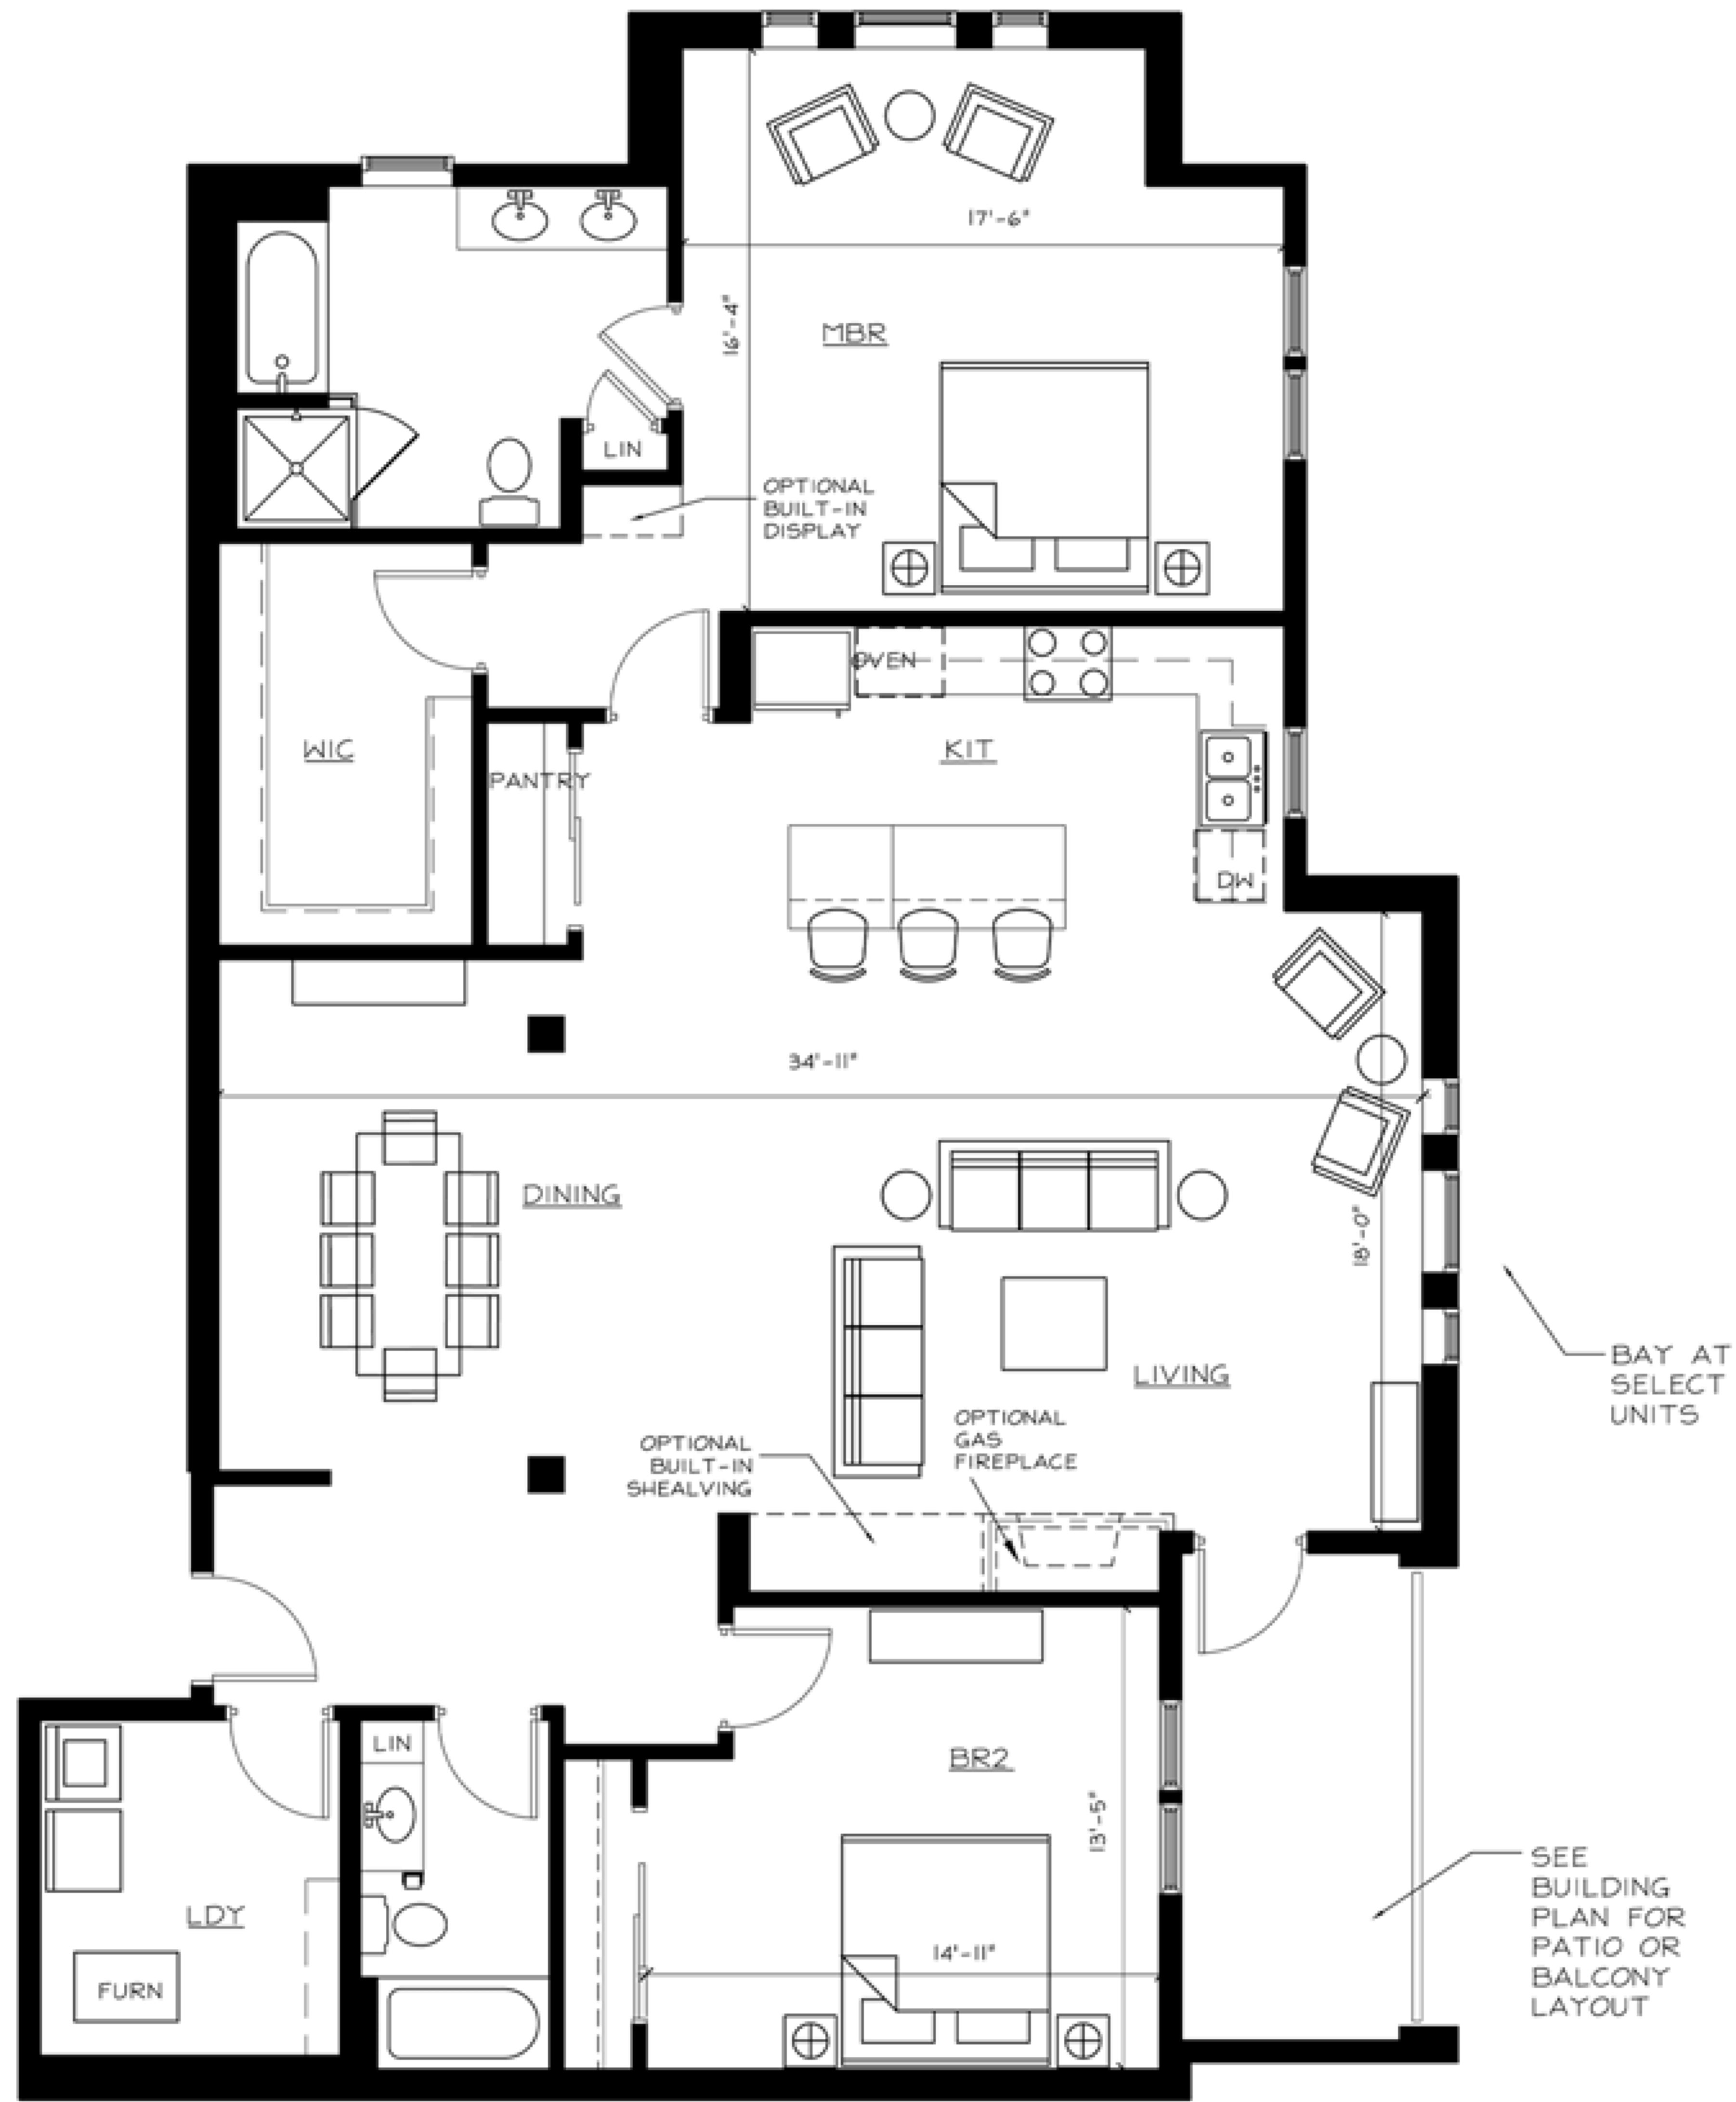

PILLSBURY

PILLSBURY

1785 SQ FT
1852 SQ FT
1811 SQ FT