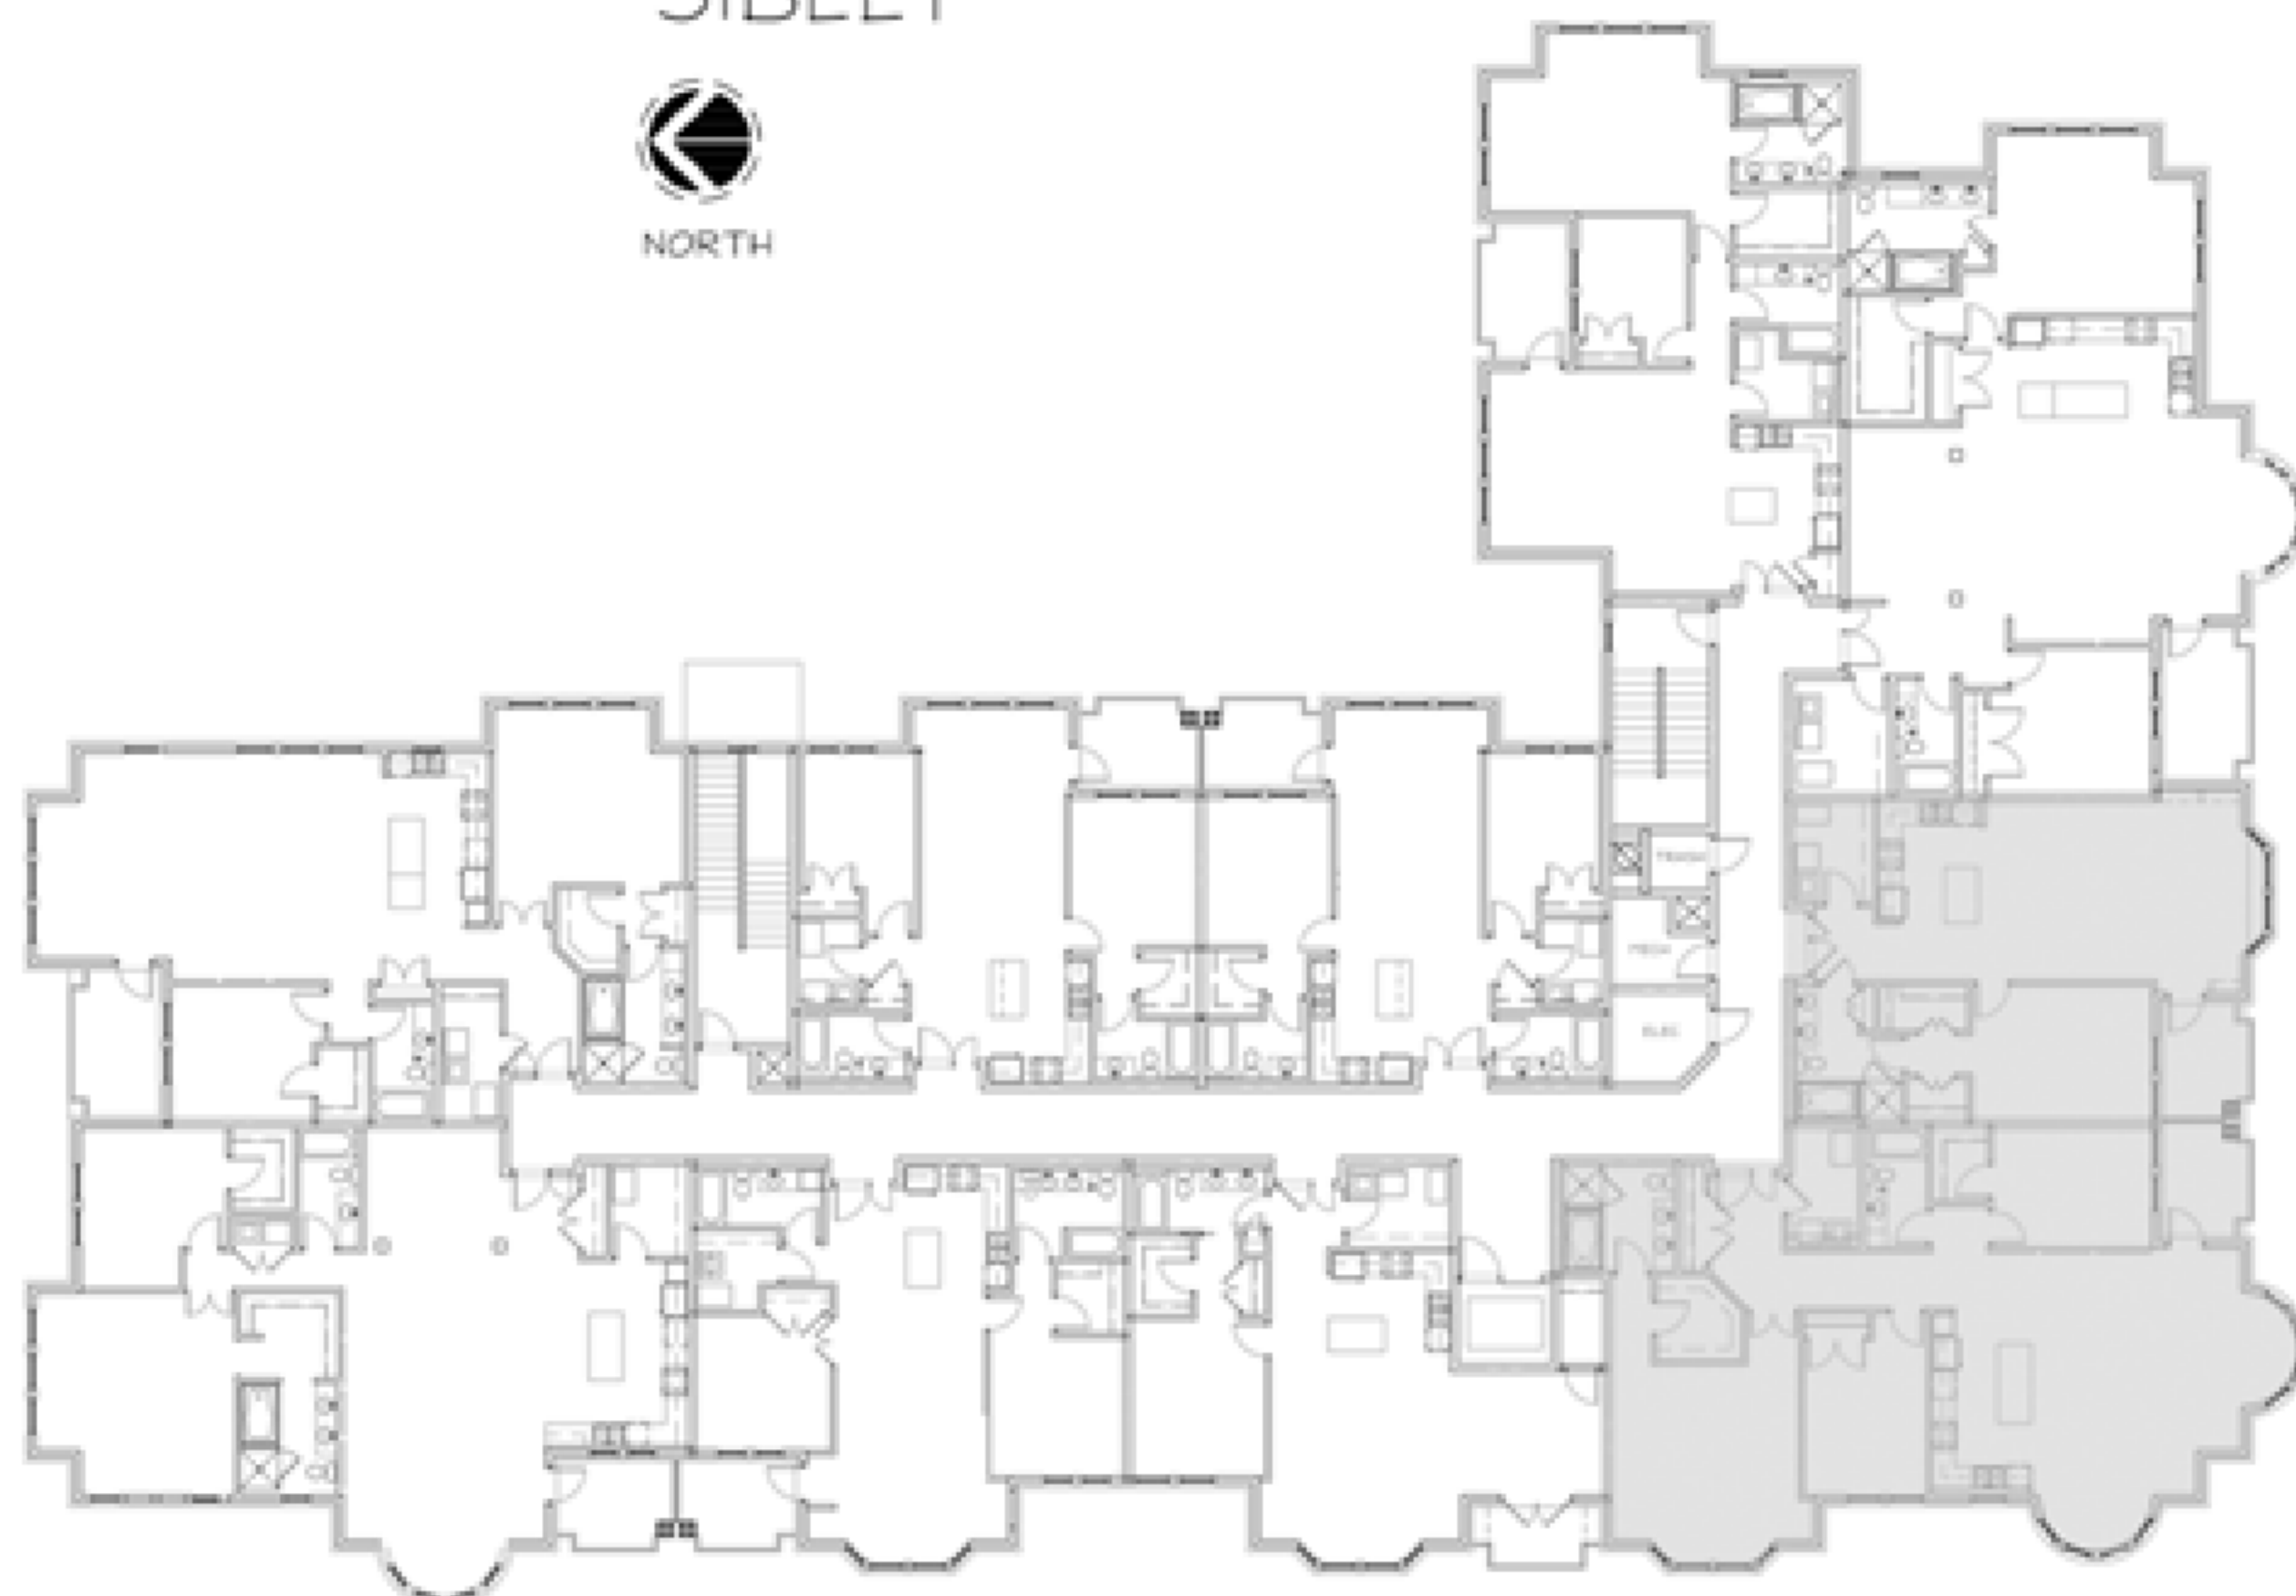

# HUBBARD

1813 SQ FT  
1772 SQ FT

SIBLEY

NORTH

SCALE: FEET