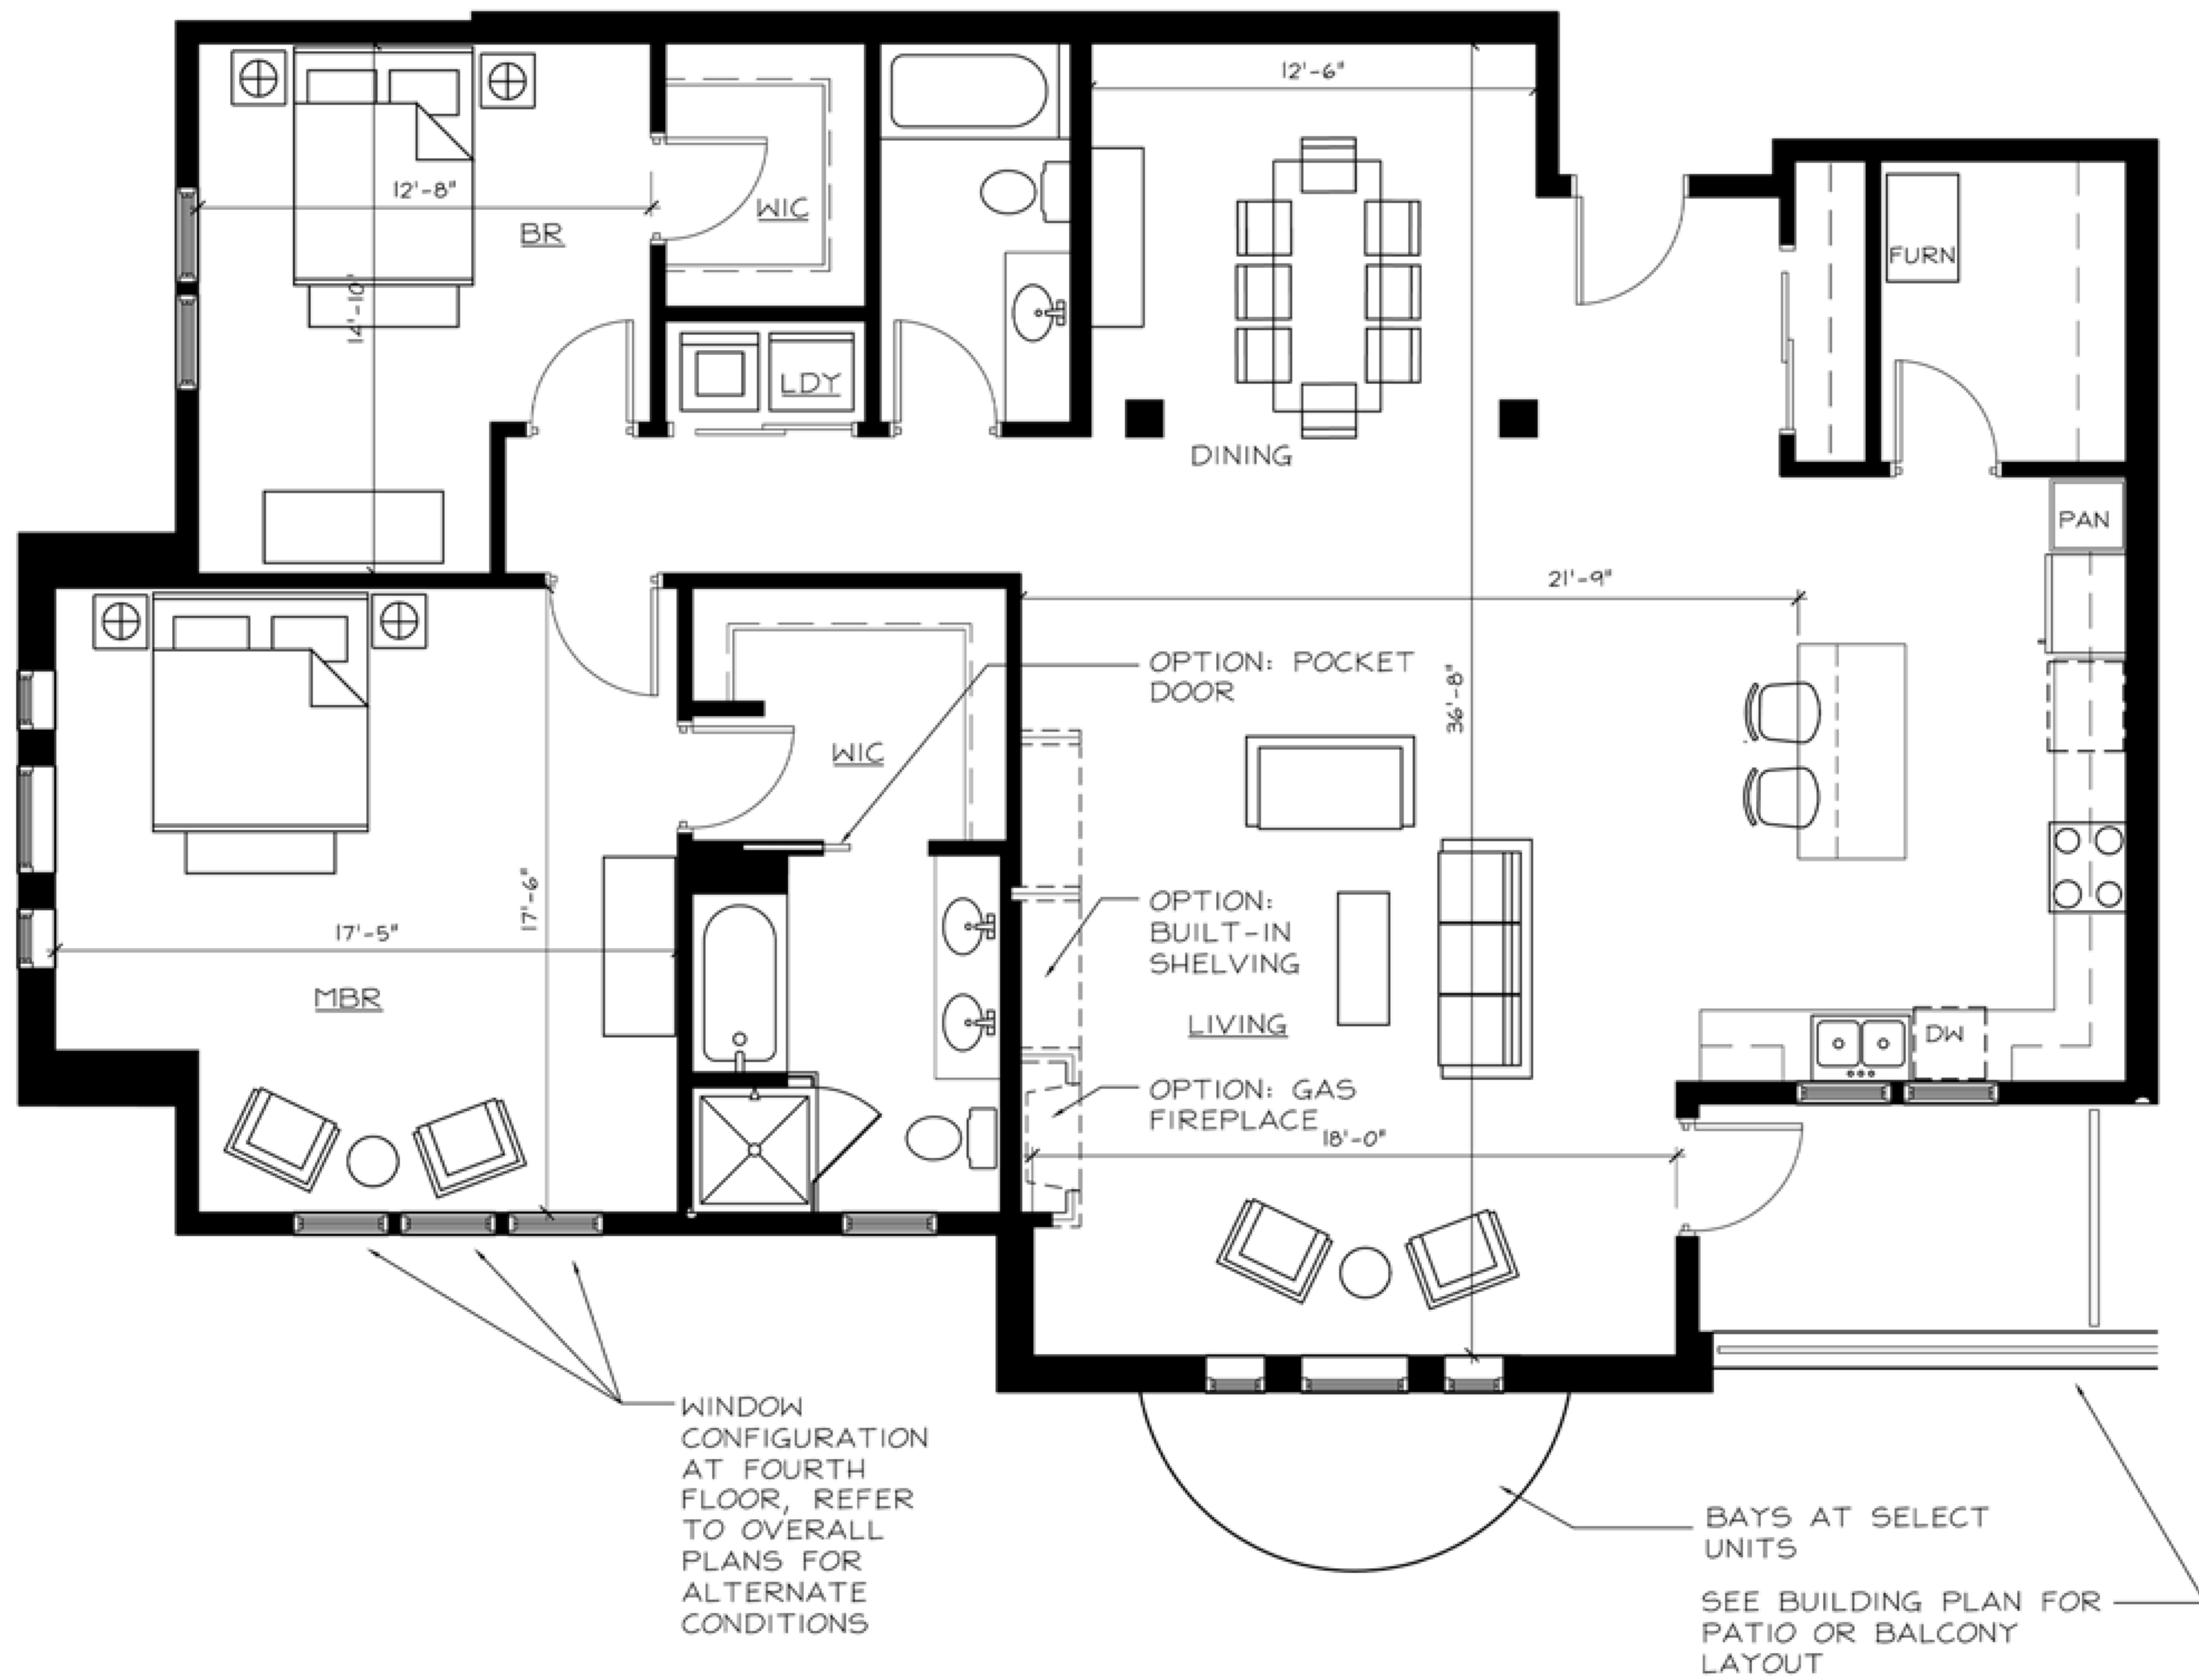

HUBBARD

HUBBARD

1813 SQ FT
1772 SQ FT