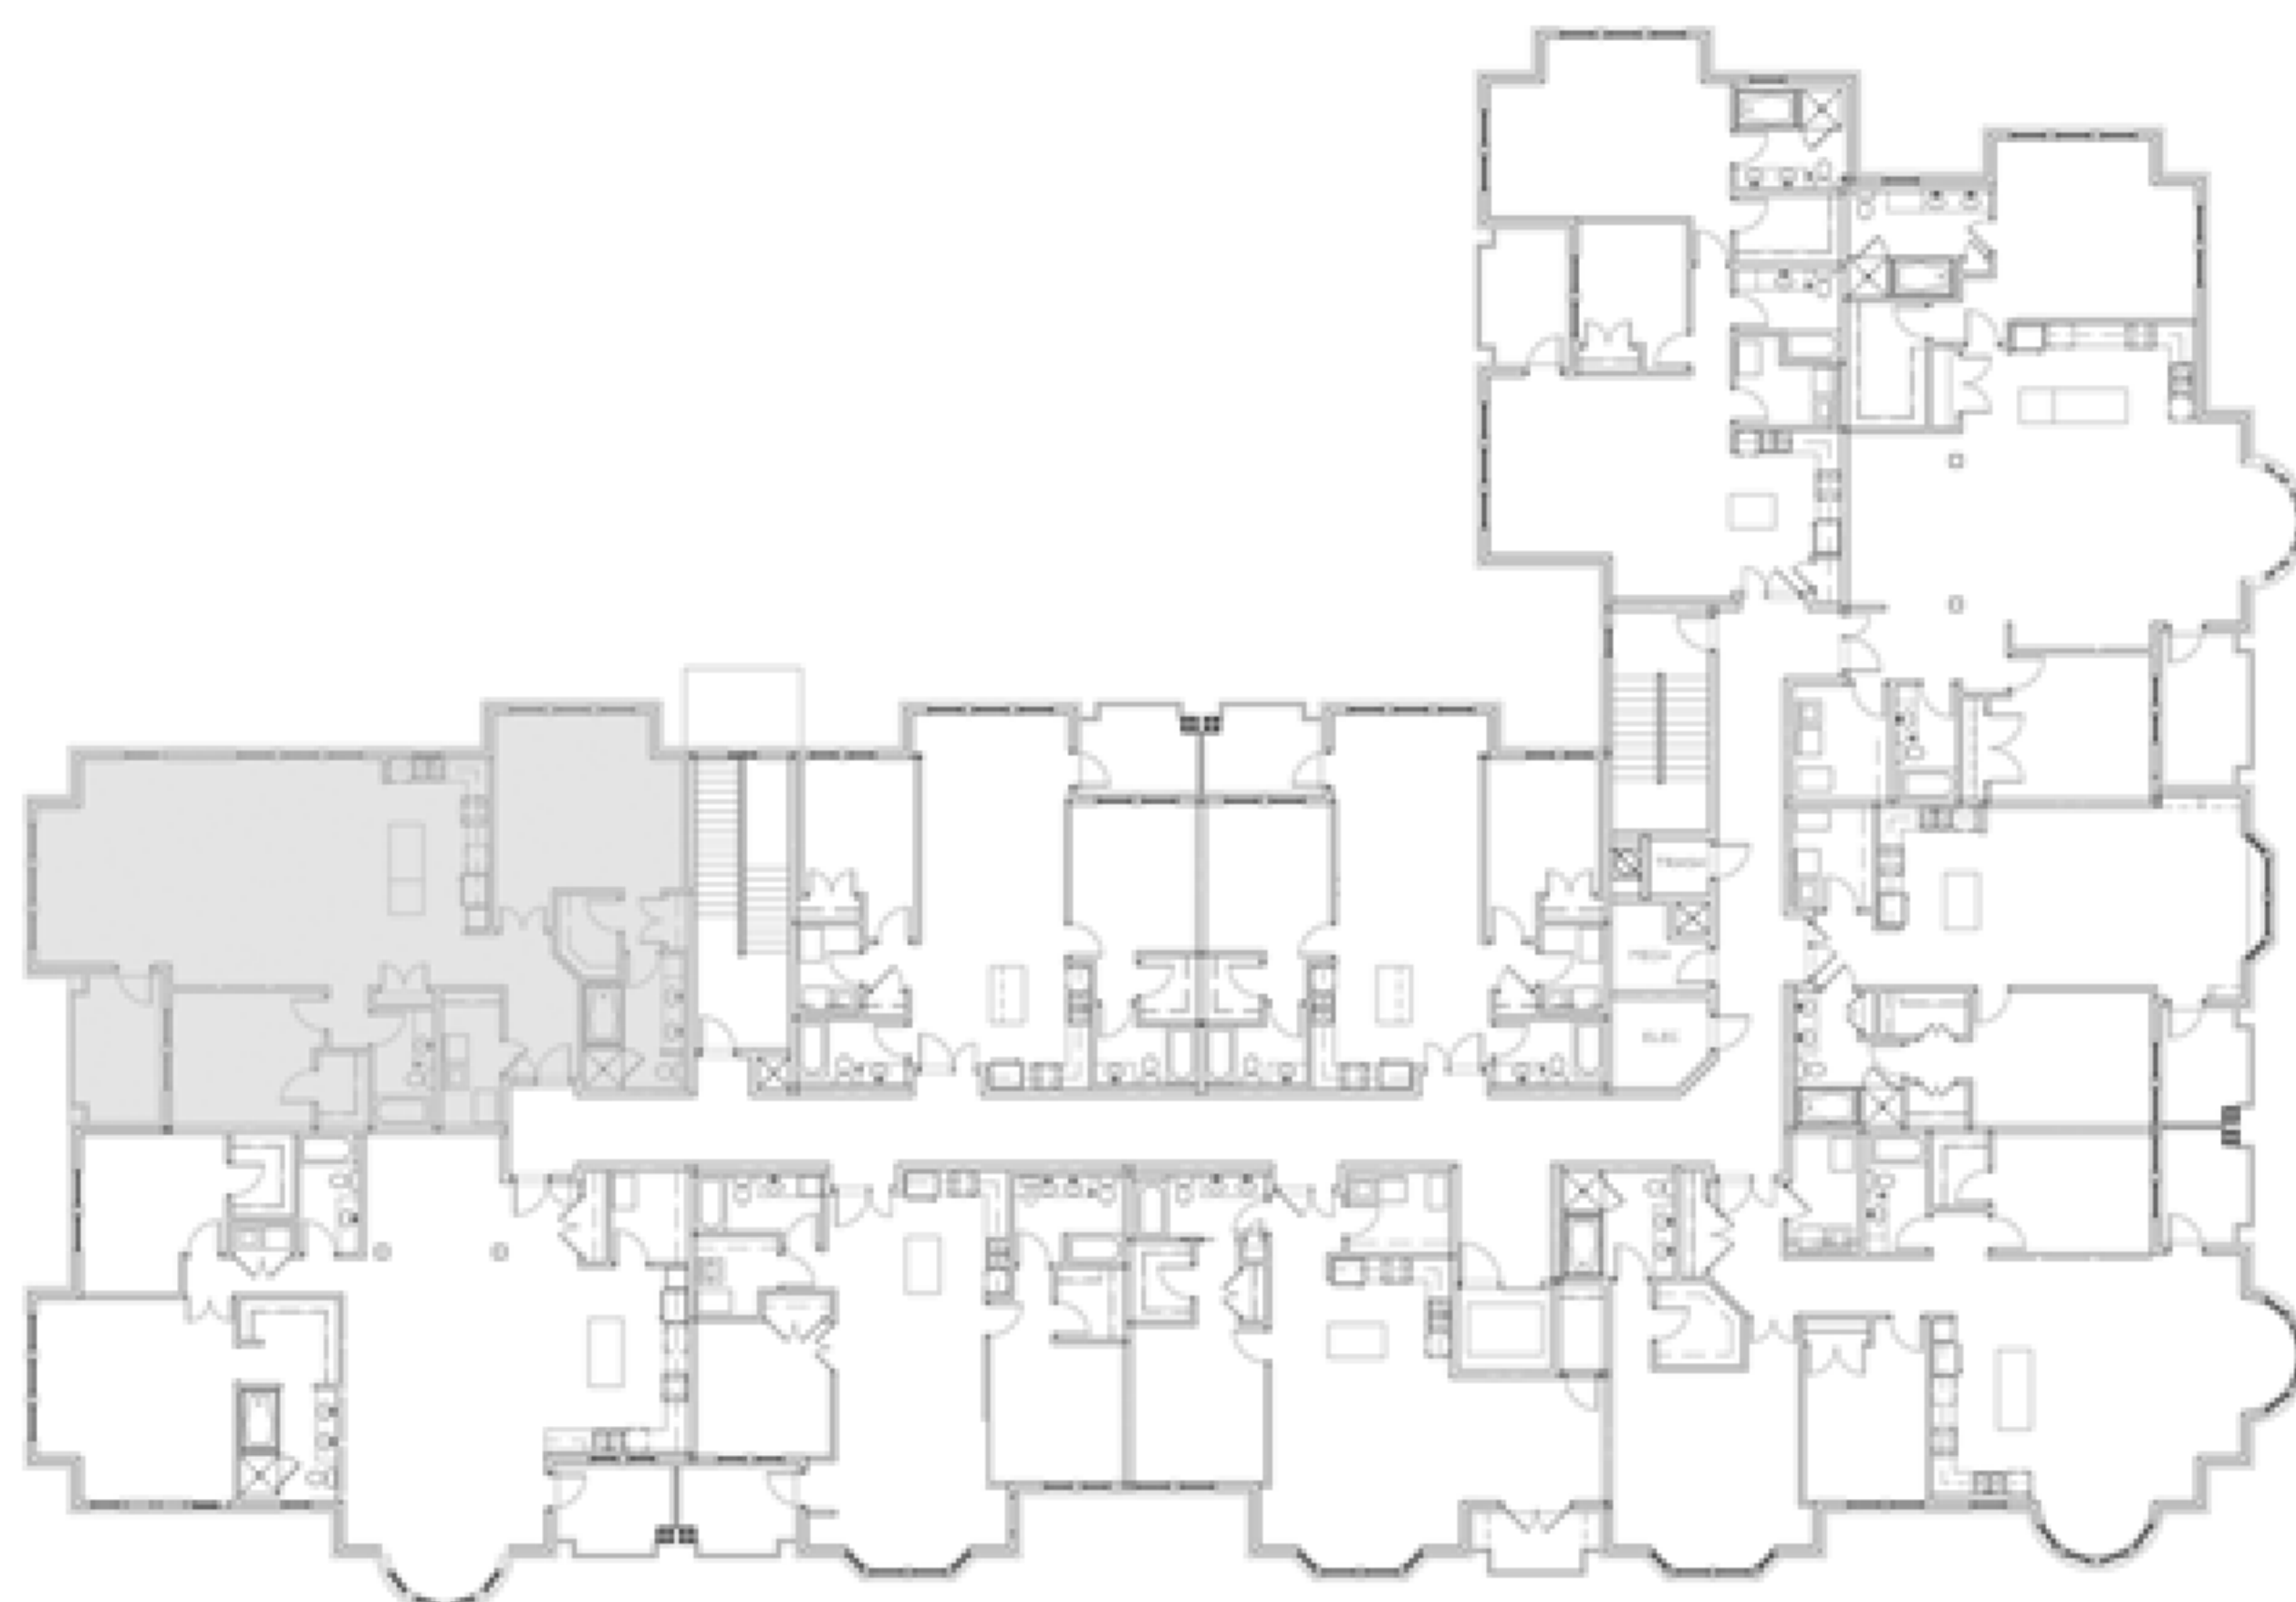

# MERRIAM

1087 SQ FT

DAVIS

NORTH

SCALE: FEET

# DAVIS

1027 SQ FT

MARSHALL

SCALE: FEET

# MARSHALL

1702 SQ FT

SEE BUILDING PLAN FOR PATIO OR BALCONY LAYOUT

AUSTIN

SCALE: FEET

# HUBBARD

1813 SQ FT  
1772 SQ FT

SIBLEY

NORTH

SCALE: FEET