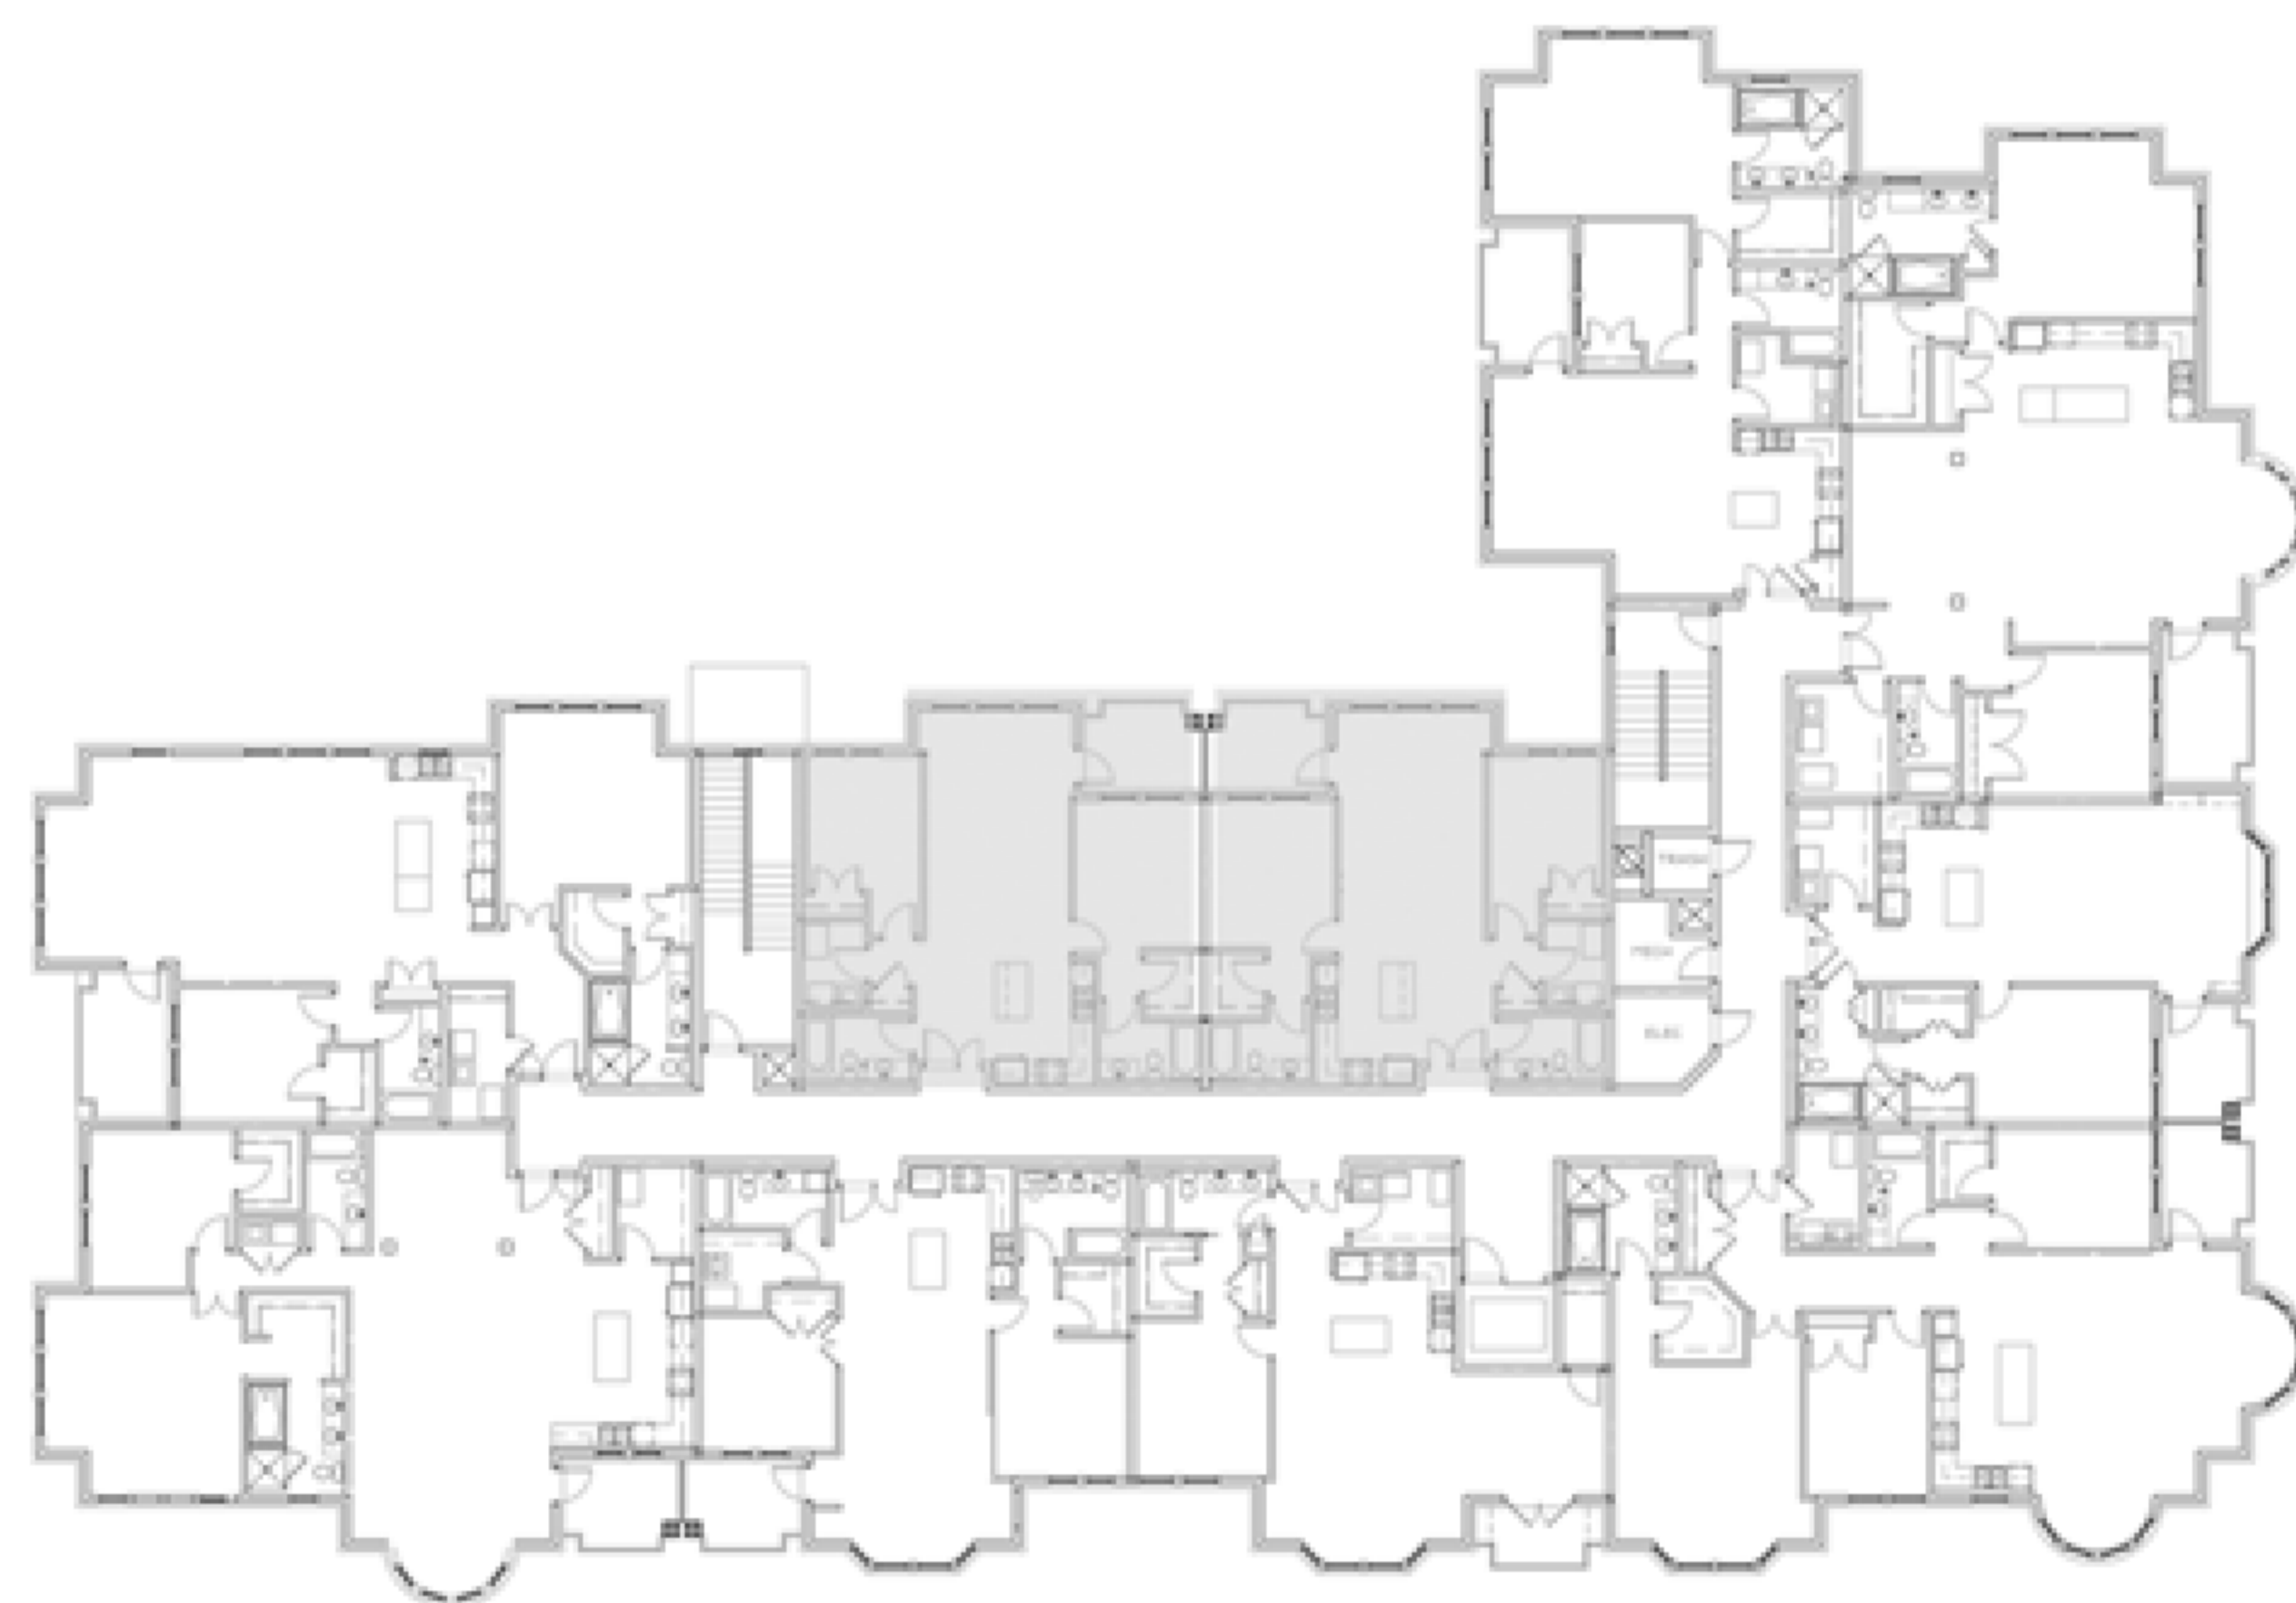

# MERRIAM

1087 SQ FT

DAVIS

NORTH

SCALE: FEET

# DAVIS

1027 SQ FT

MARSHALL

SCALE: FEET

# MARSHALL

1702 SQ FT

SEE BUILDING PLAN FOR PATIO OR BALCONY LAYOUT

AUSTIN

SCALE: FEET

# HUBBARD

1813 SQ FT  
1772 SQ FT

SIBLEY

NORTH

SCALE: FEET