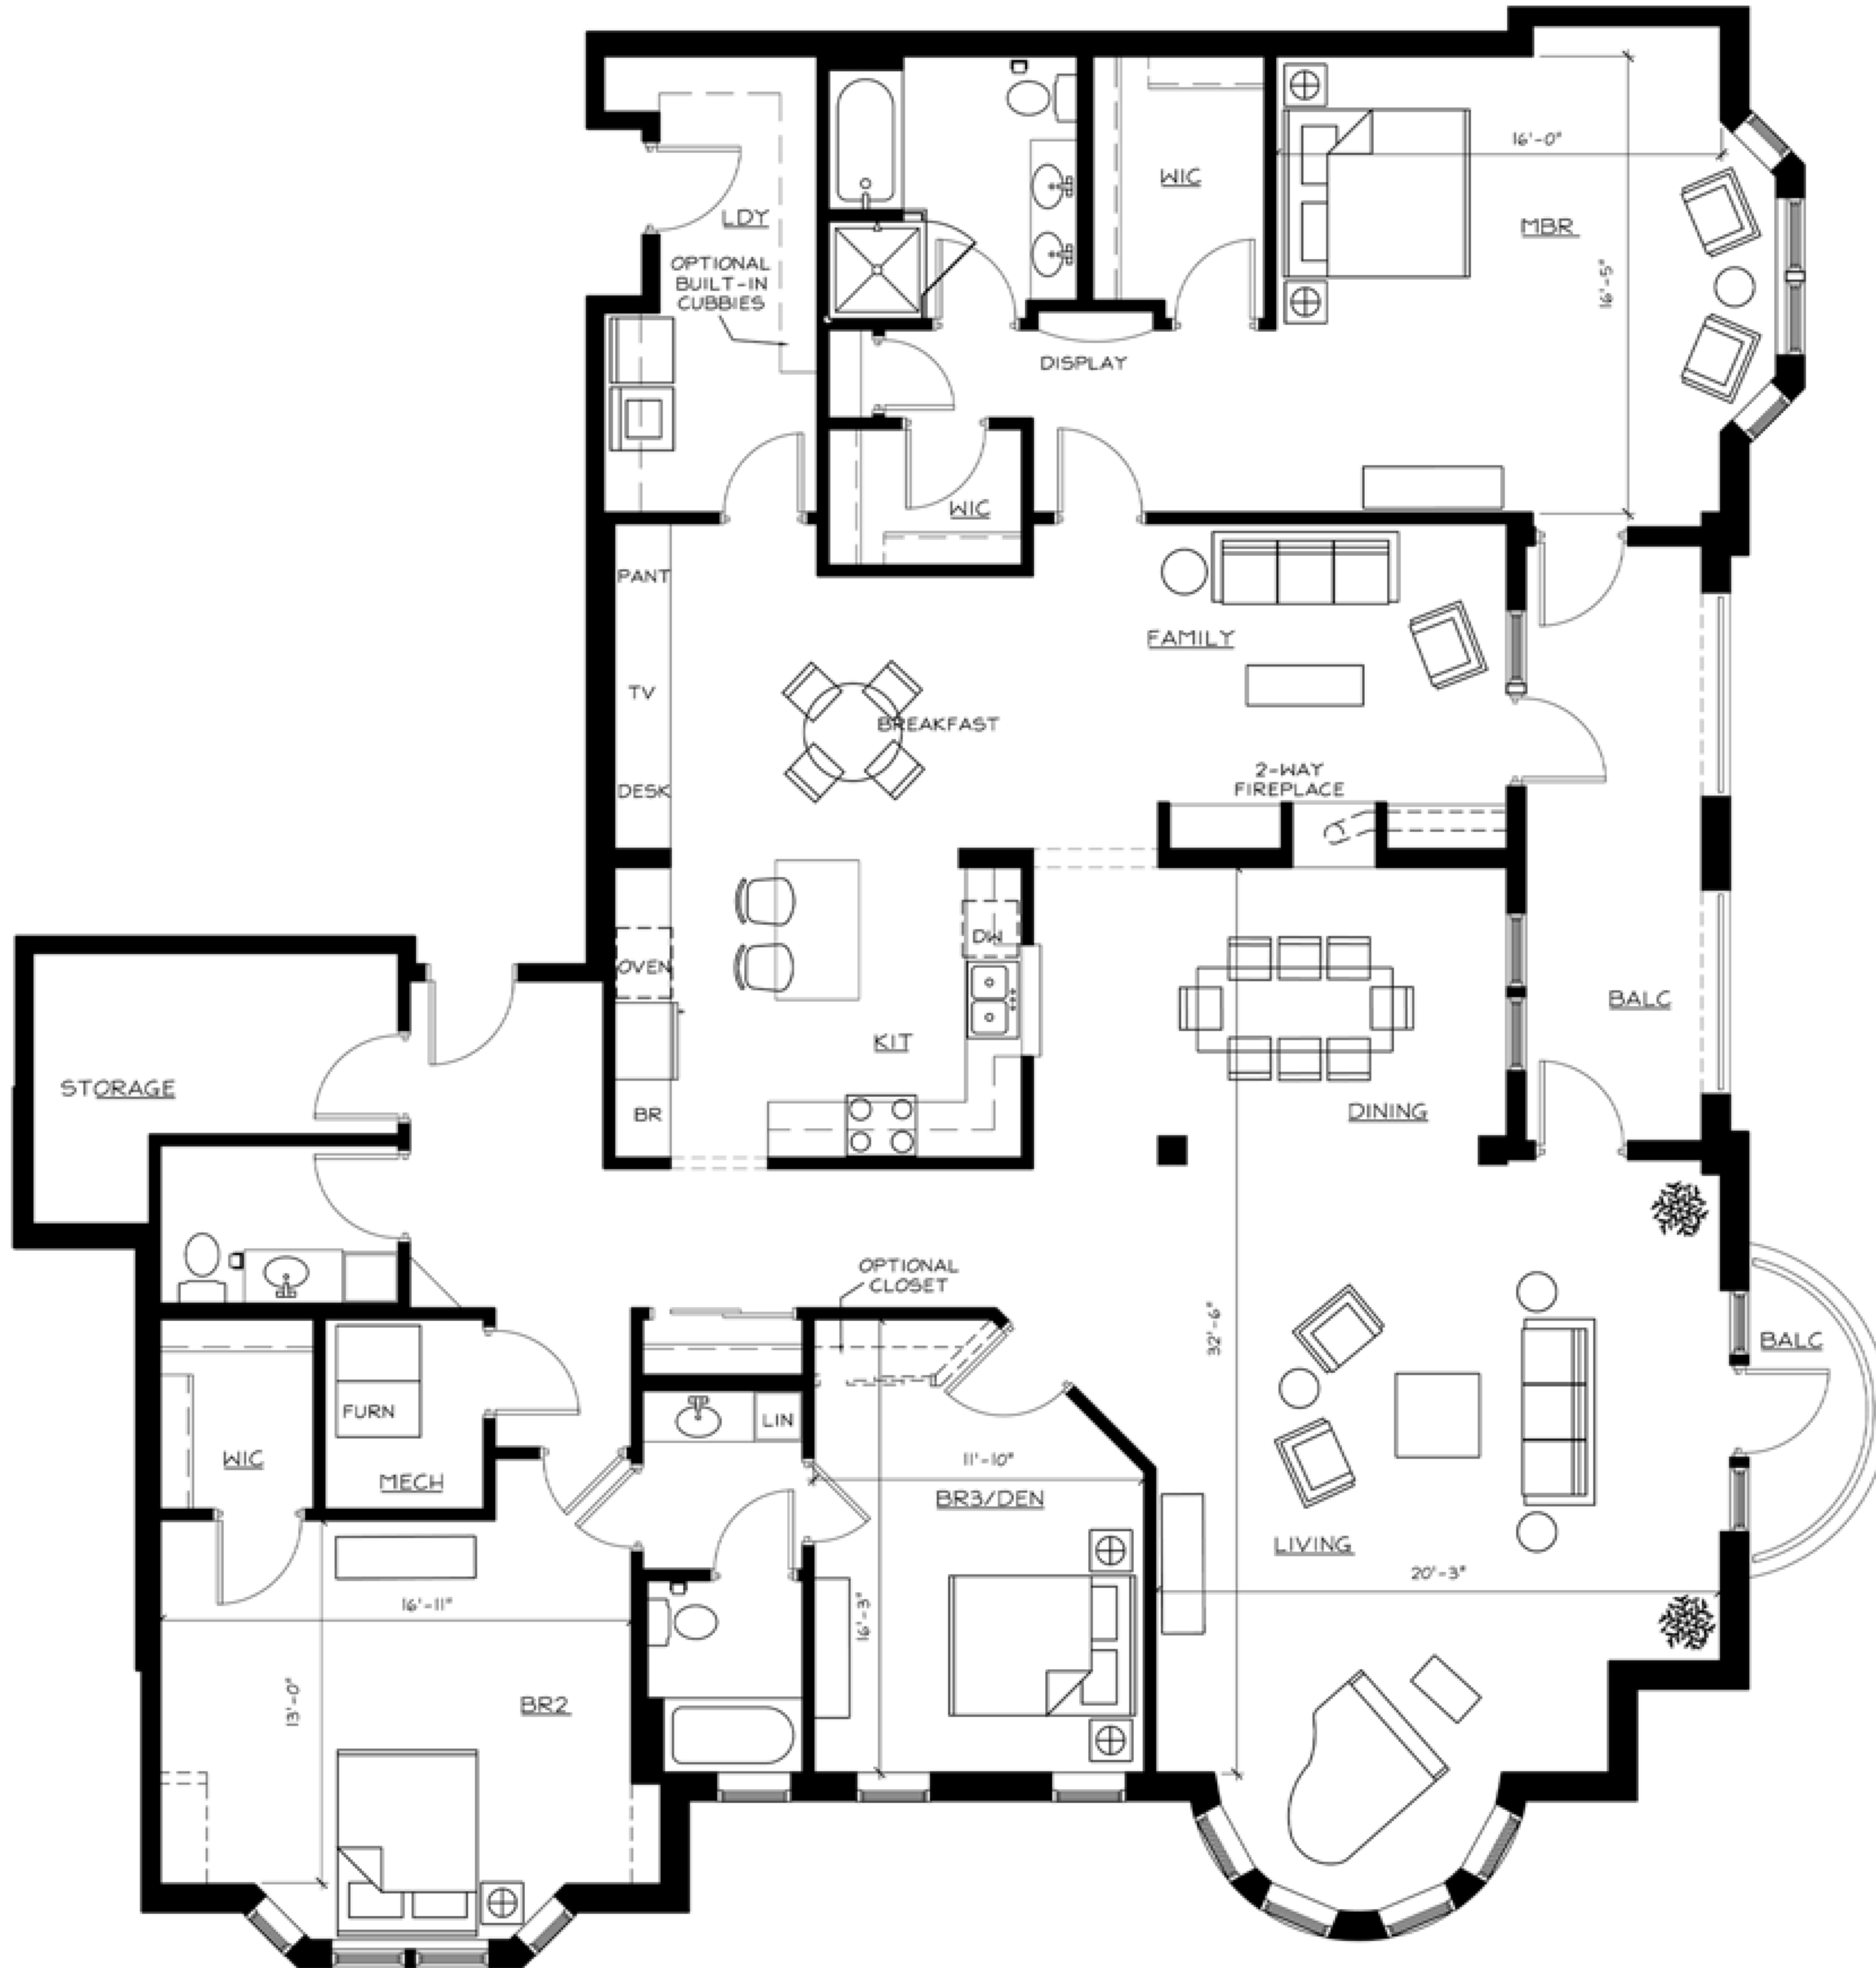

# DAVIS

1027 SQ FT

MARSHALL

SCALE: FEET

# MARSHALL

1702 SQ FT

SEE BUILDING PLAN FOR PATIO OR BALCONY LAYOUT

AUSTIN

SCALE: FEET

# AUSTIN

1340 SQ FT

HUBBARD

# HUBBARD

1813 SQ FT  
1772 SQ FT

SIBLEY

NORTH

SCALE: FEET