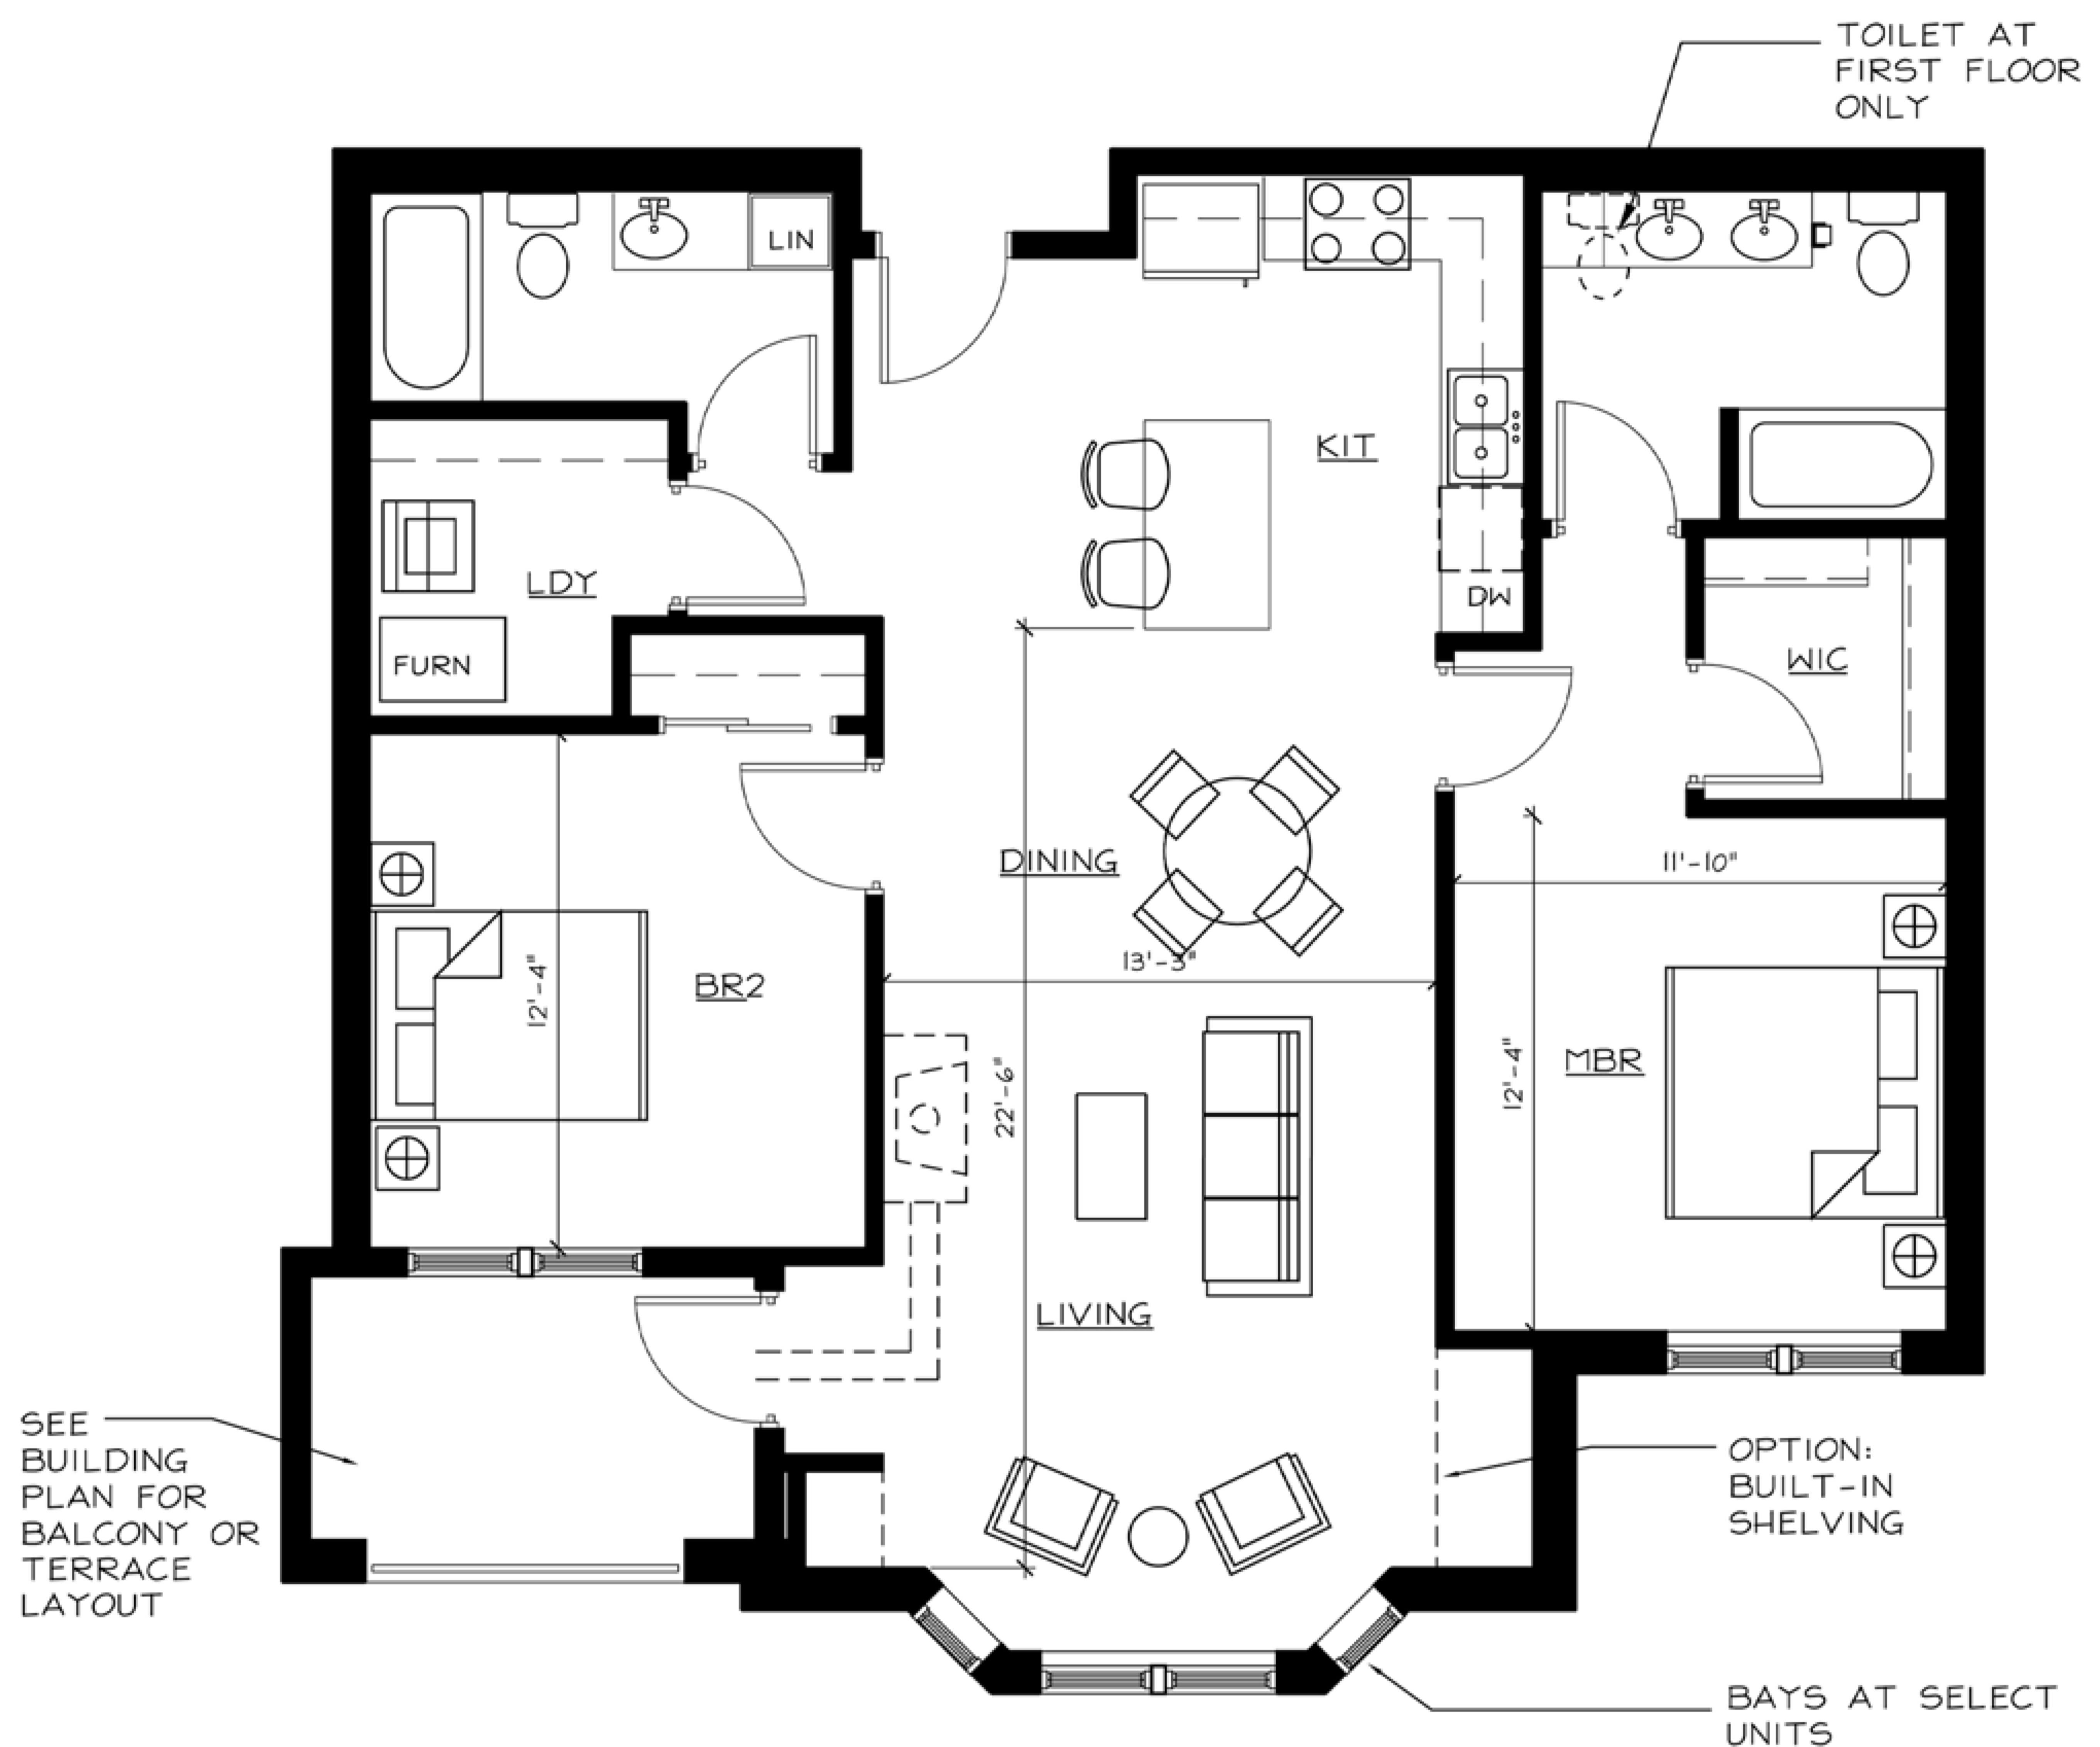

McGILL

McGILL

1142 SQ FT