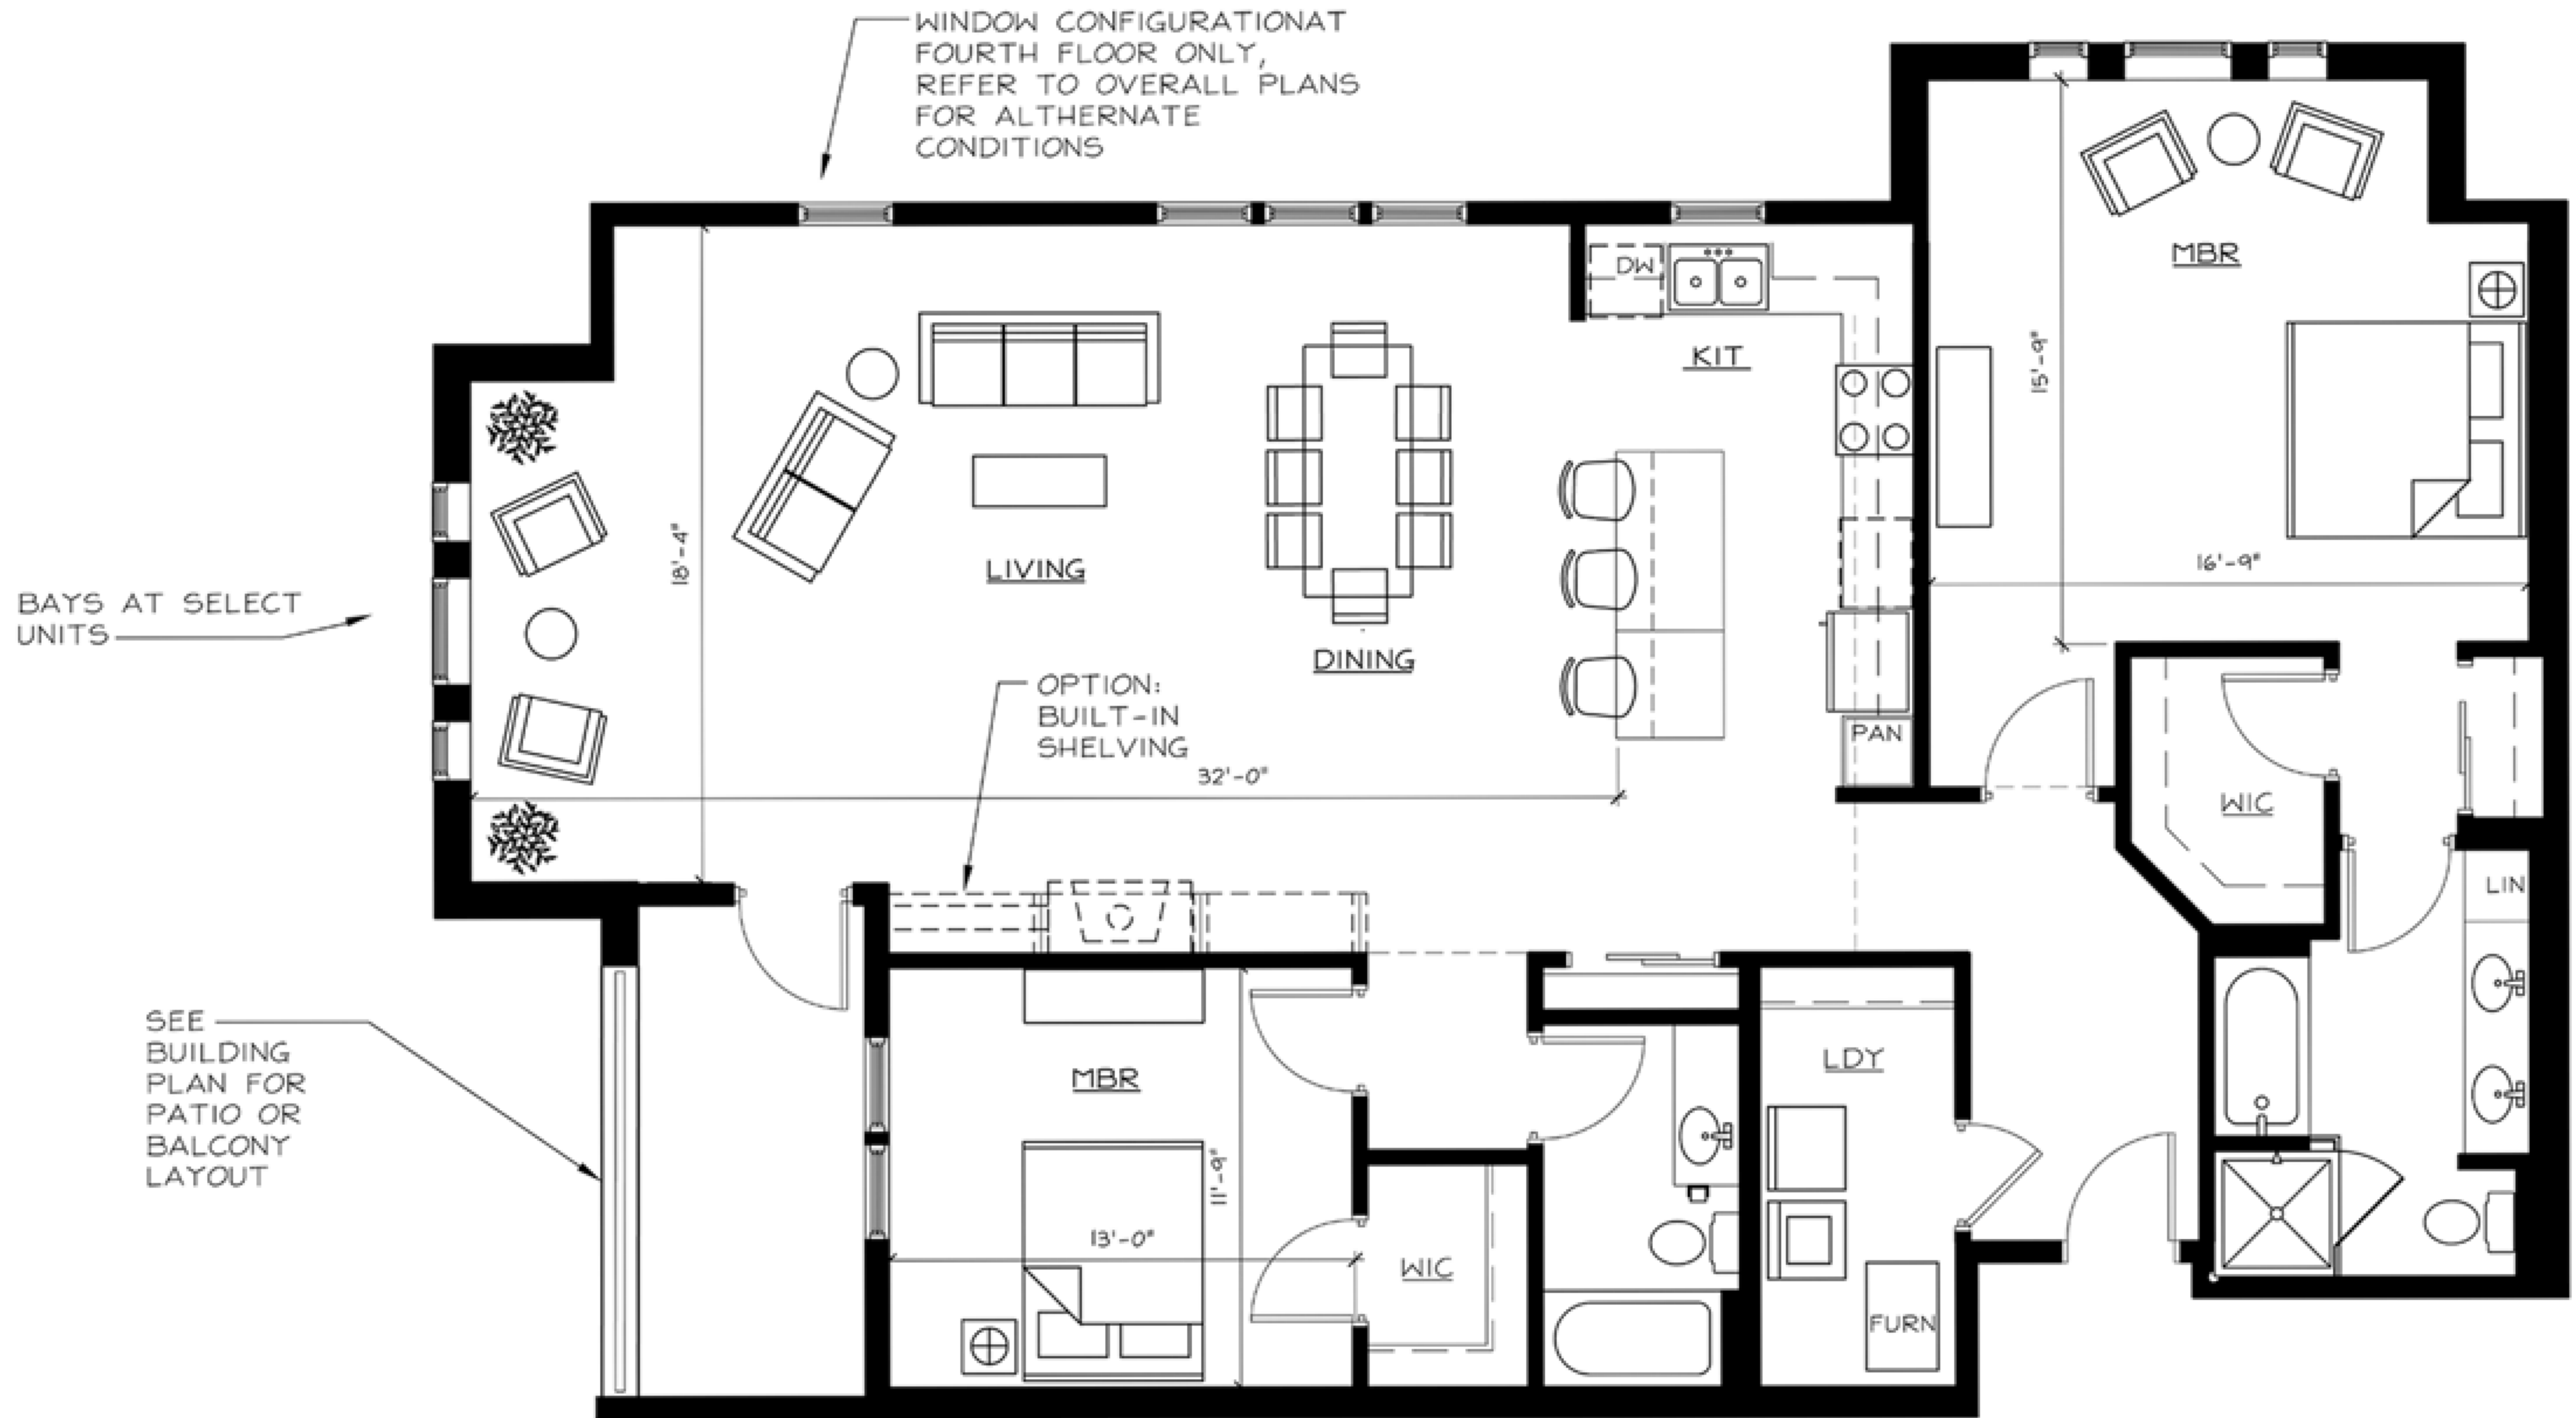

# MERRIAM

1087 SQ FT

DAVIS

NORTH

SCALE: FEET

# DAVIS

1027 SQ FT

MARSHALL

SCALE: FEET

# MARSHALL

1702 SQ FT

SEE BUILDING PLAN FOR PATIO OR BALCONY LAYOUT

AUSTIN

SCALE: FEET

# HUBBARD

1813 SQ FT  
1772 SQ FT

SIBLEY

NORTH

SCALE: FEET