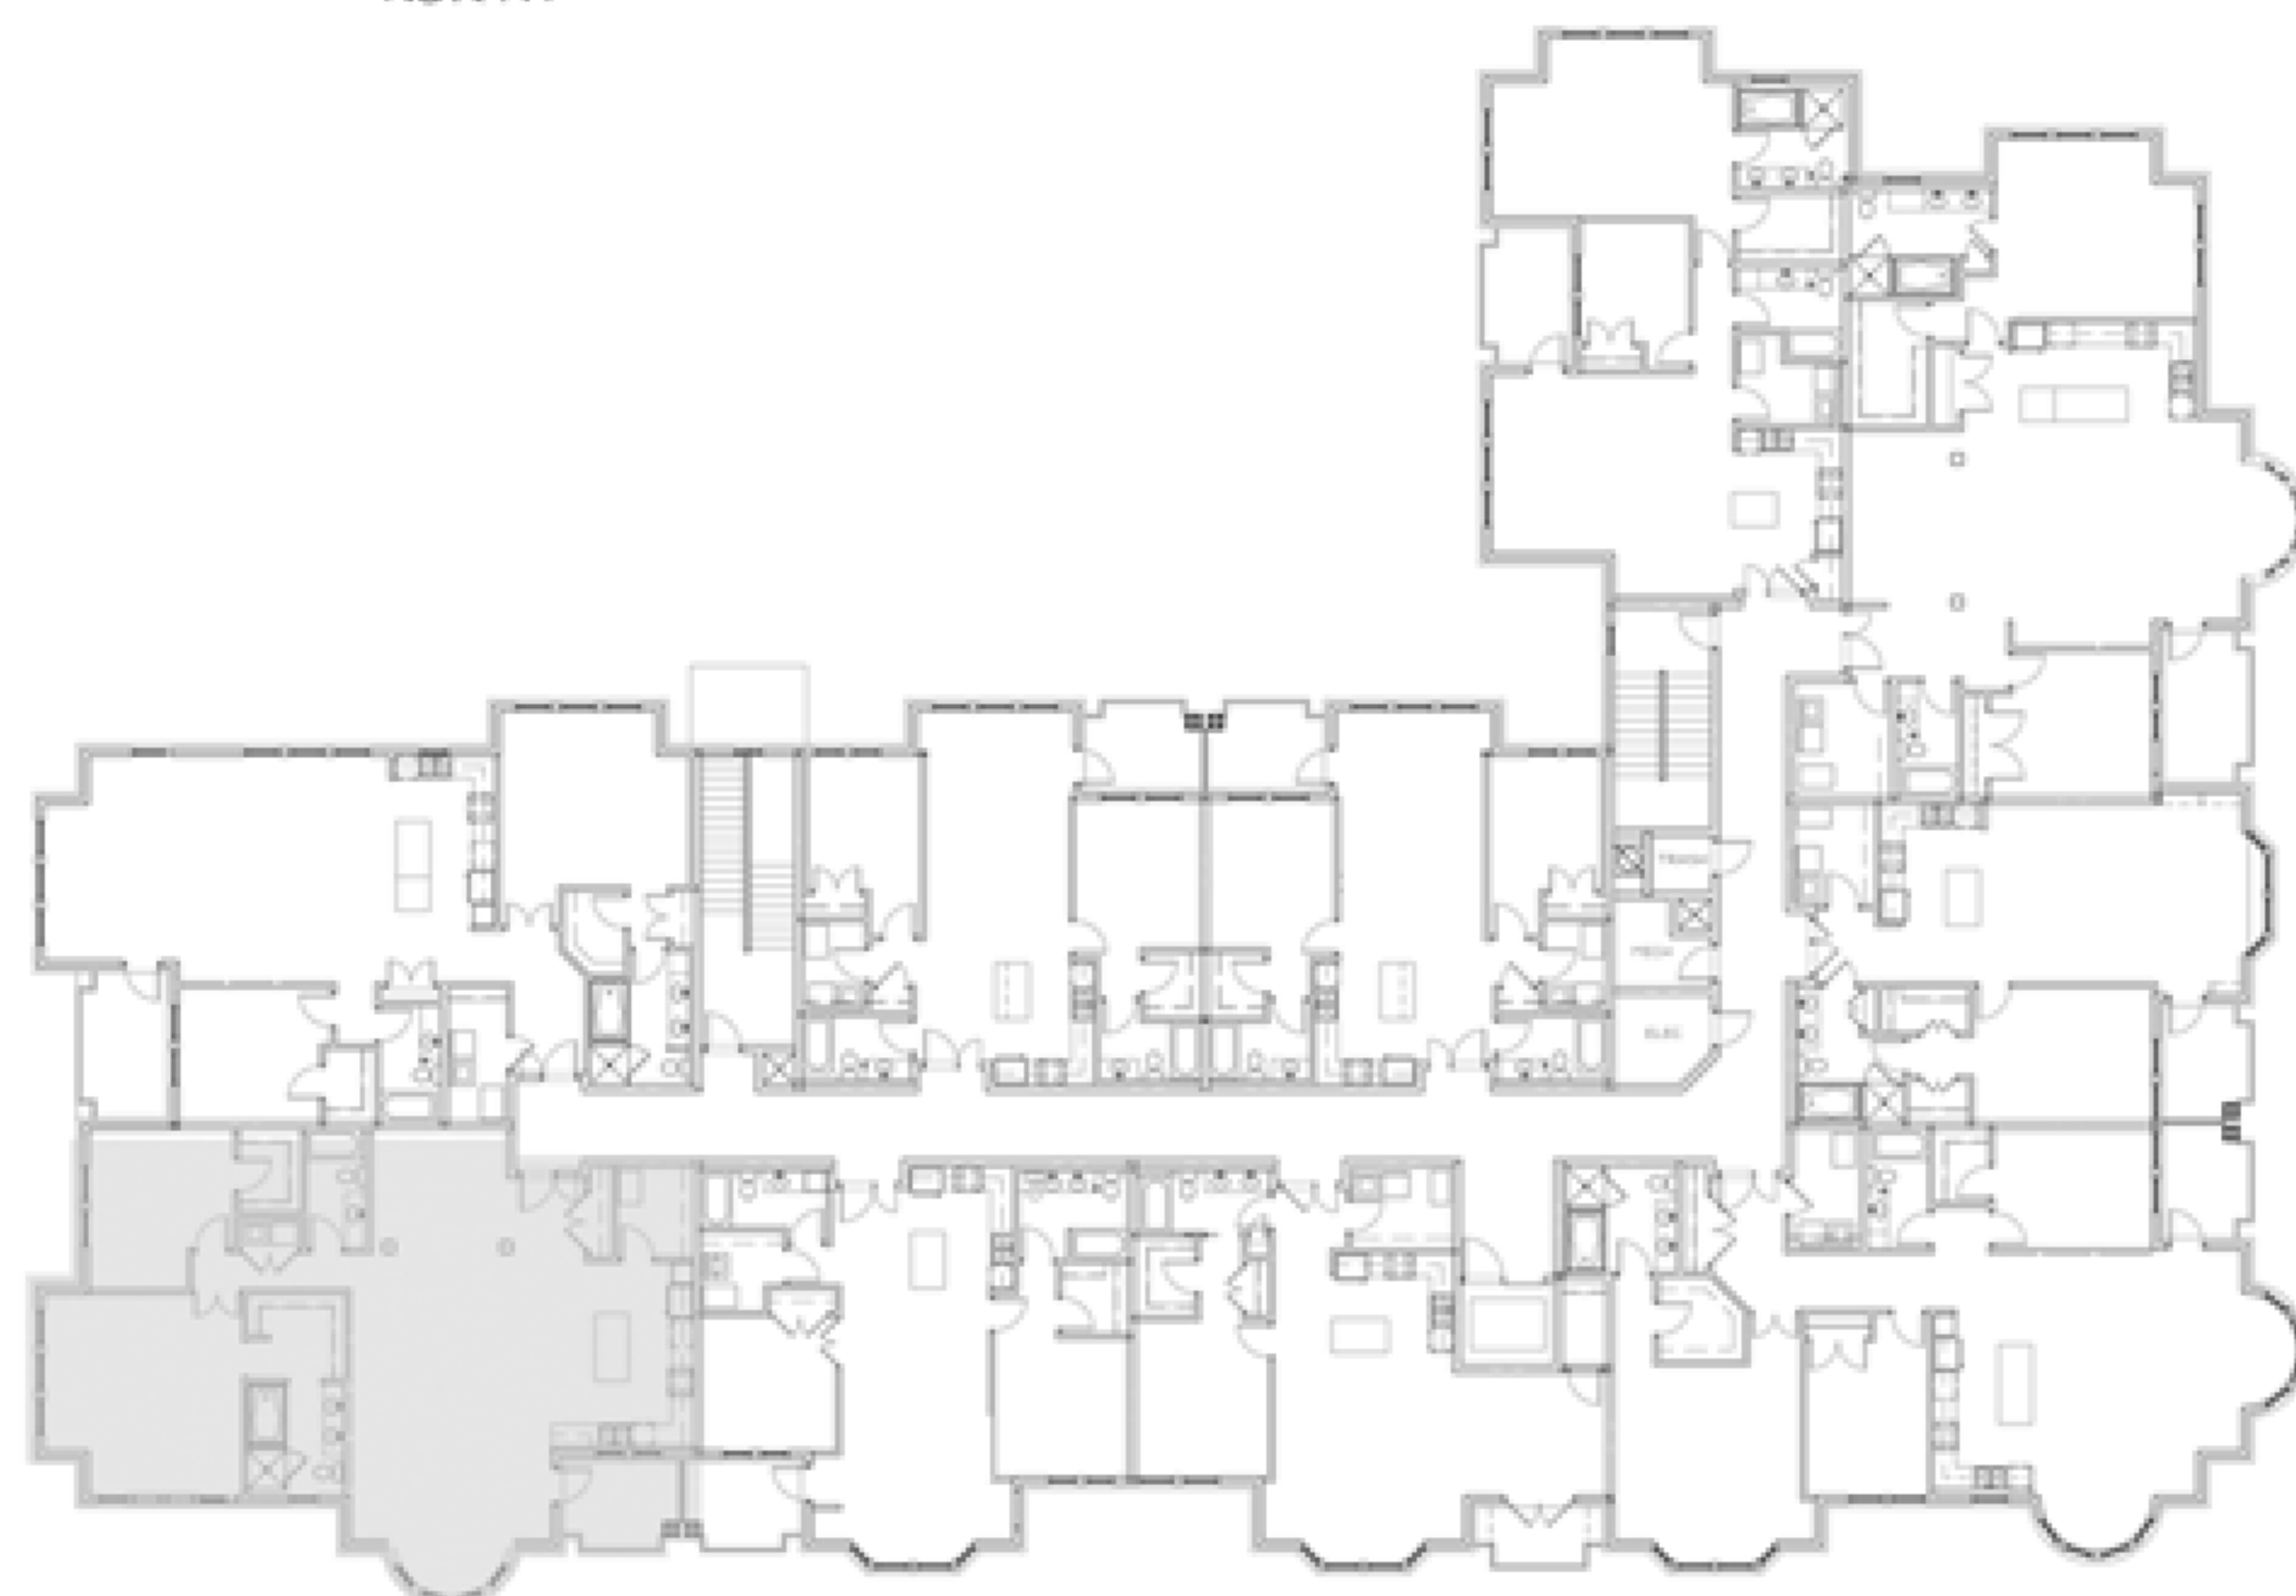

# DAVIS

1027 SQ FT

MARSHALL

SCALE: FEET

# MARSHALL

1702 SQ FT

SEE BUILDING PLAN FOR PATIO OR BALCONY LAYOUT

AUSTIN

SCALE: FEET

# AUSTIN

1340 SQ FT

HUBBARD

# HUBBARD

1813 SQ FT  
1772 SQ FT

SIBLEY

NORTH

SCALE: FEET